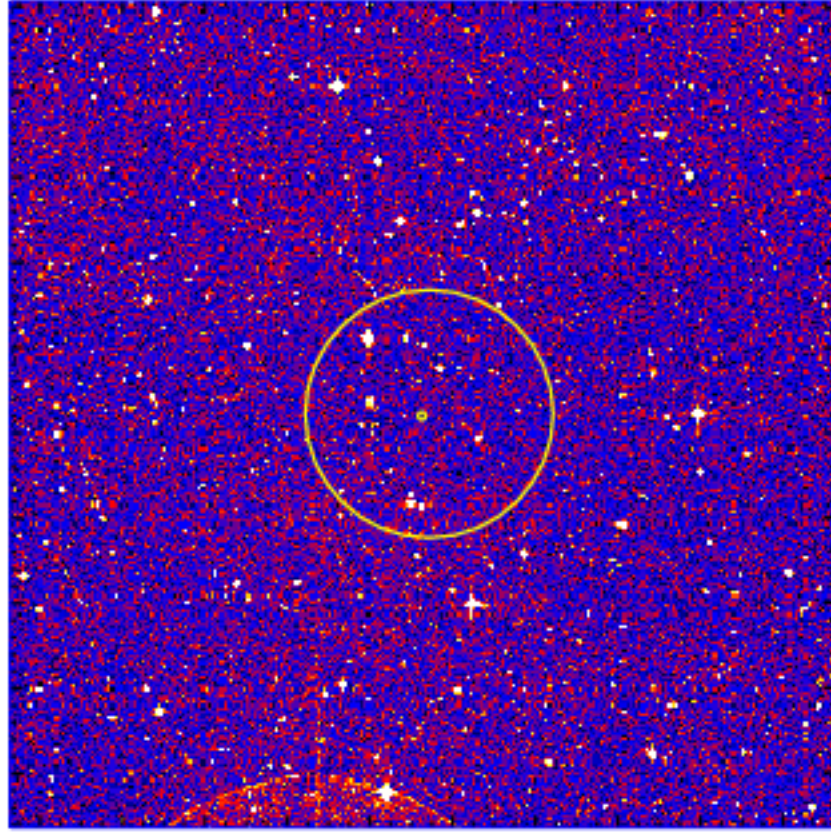

UVOT Finding Chart

OBSID 01129775000 / DATE-OBS 2022-10-16T23:41:31.4

28:00.0

30:00.0

32:00.0

34:00.0

36:00.0

38:00.0