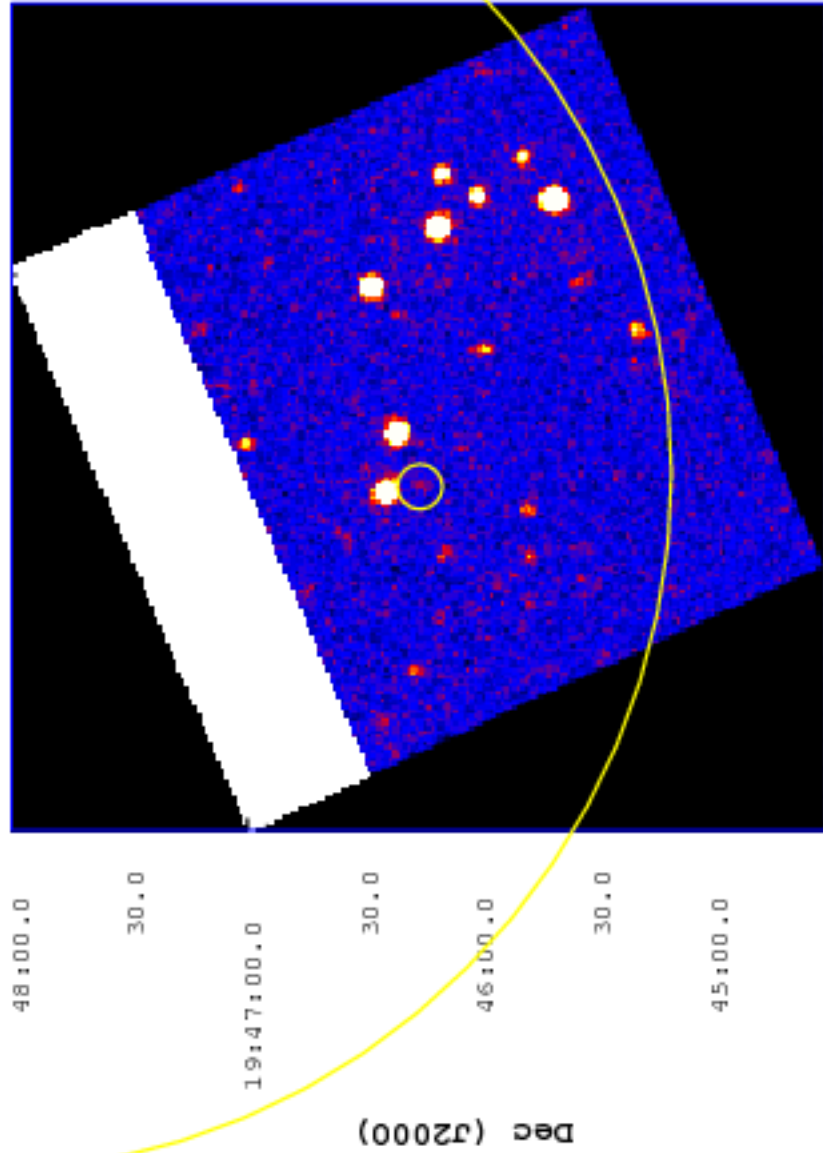

UVOT Finding Chart

OBSID 01126853000 / DATE-OBS 2022-10-09T14:13:47.1

08.0 04.0 19:13:00.0 12:56.0

RA (J2000)

40

35

30

25