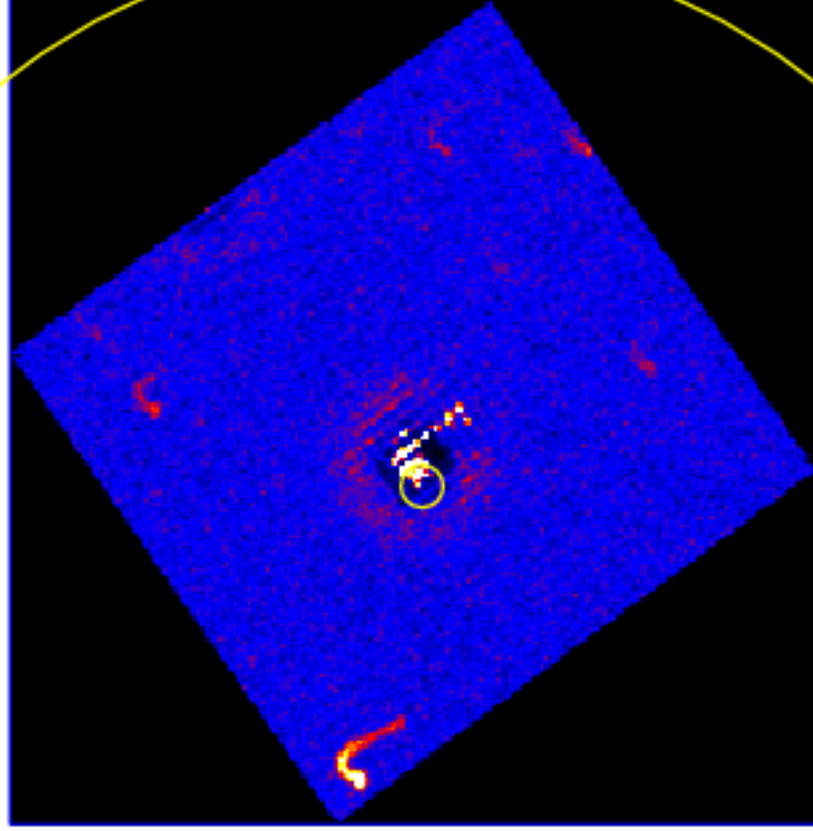

# UVOT Finding Chart

OBSID 01125354000 / DATE-OBS 2022-09-26T09:25:43.2

01:00.0

30.0

-16:02:00.0

30.0

03:00.0

30.0