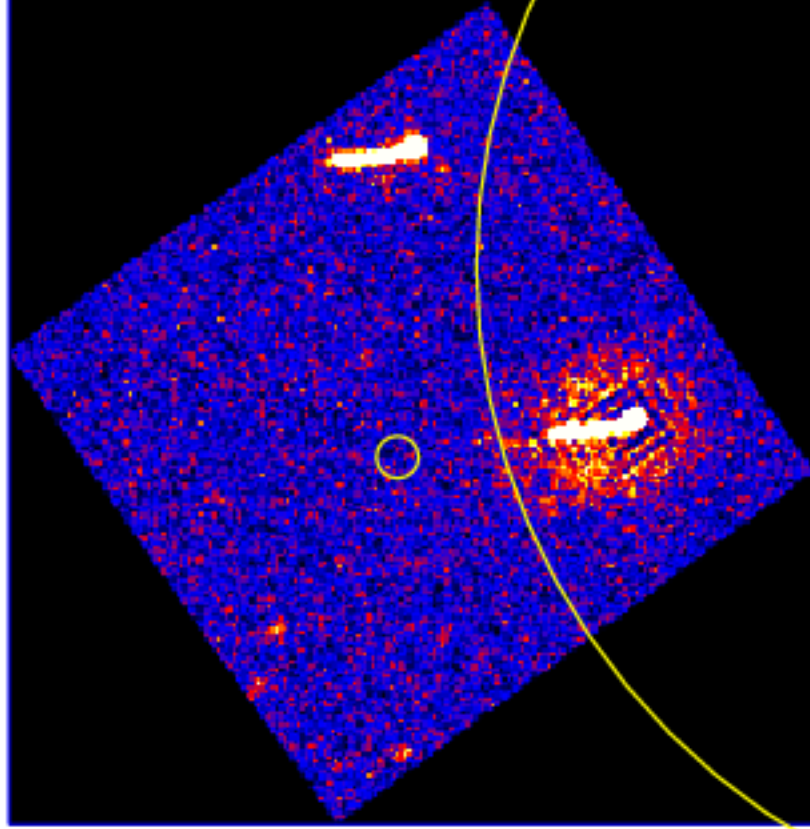

# UVOT Finding Chart

OBSID 01125350000 / DATE-OBS 2022-09-26T08:16:16.5

45:30.0

46:00.0

30.0

Dec (J2000)

-15:47:00.0

30.0

48:00.0

30.0

52.0 48.0 44.0 16:19:40.0

RA (J2000)

2

4

6

8