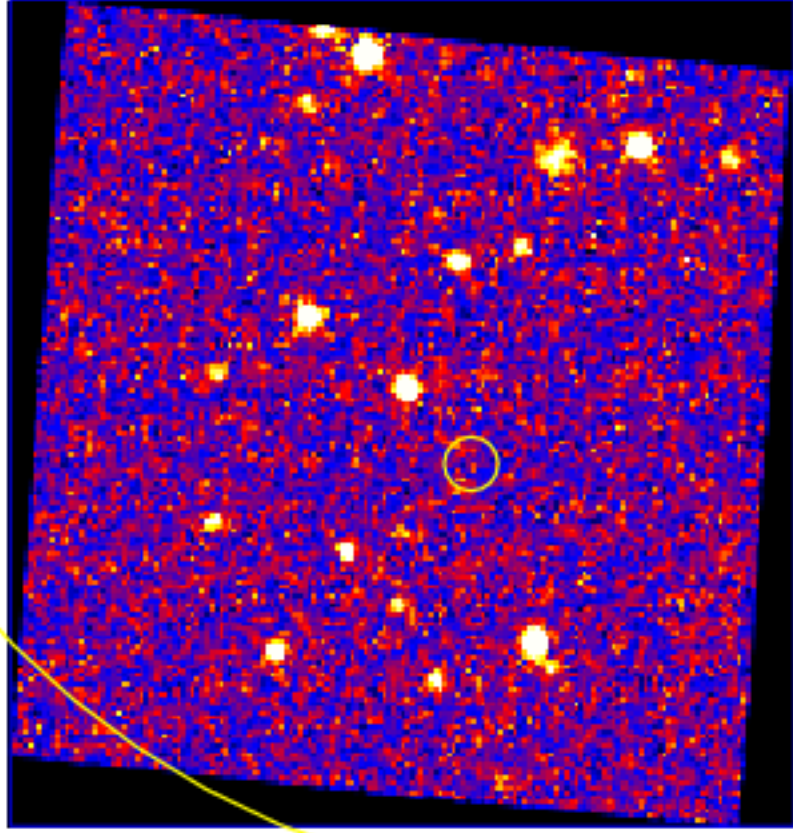

UVOT Finding Chart

OBSID 01115766000 / DATE-OBS 2022-07-11T18:18:51.5

42:00.0

30.0

41:00.0

30.0

24:40:00.0

08.0

04.0

17:28:00.0

RA (J2000)