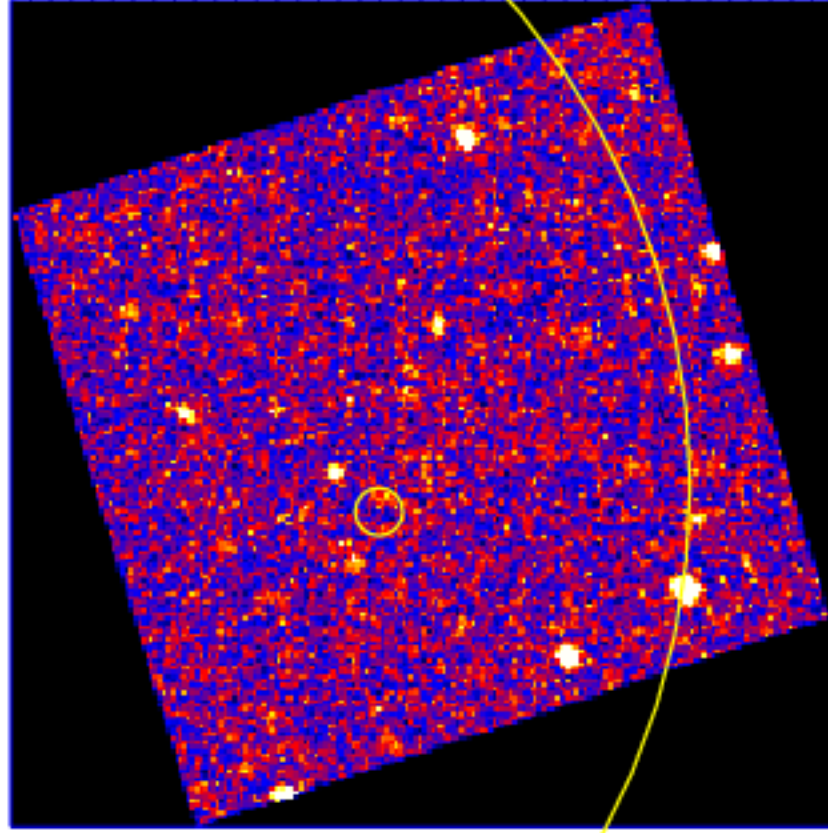

UVOT Finding Chart

OBSID 01114148000 / DATE-OBS 2022-07-02T02:09:08.8

58:30.0

-26:59:00.0

30.0

-27:00:00.0

30.0

01:00.0