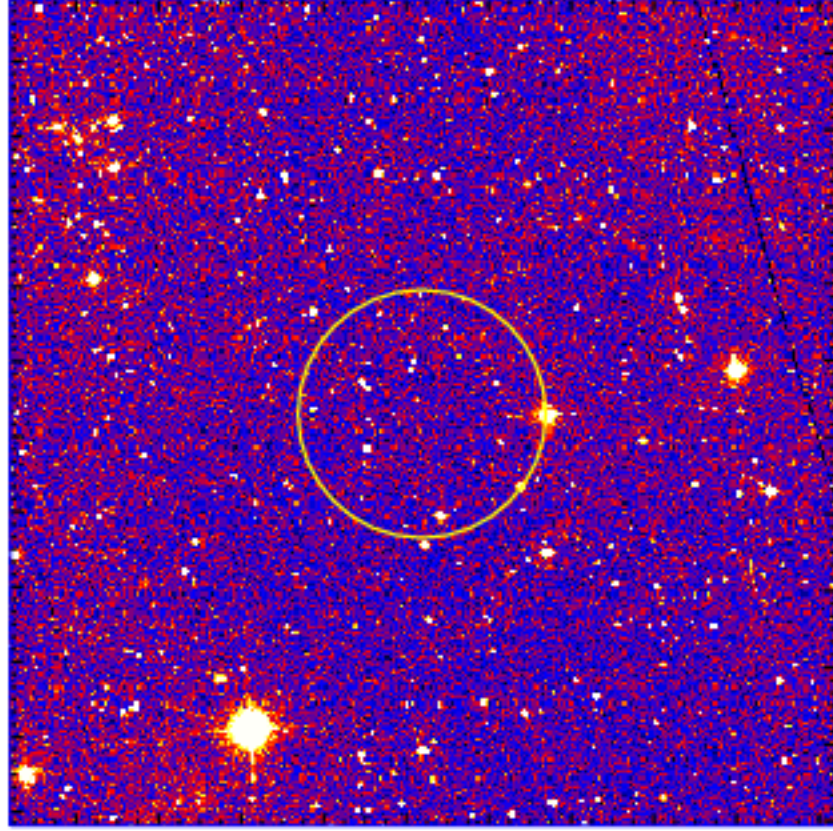

# UVOT Finding Chart

OBSID 01111672000 / DATE-OBS 2022-06-23T08:11:57.3

Dec (J2000)  
58:00.0  
56:00.0  
54:00.0  
52:00.0  
75:50:00.0  
48:00.0  
46:00.0  
44:00.0  
42:00.0  
40:00.0

44:30.0 43:00.0 41:30.0 9:40:00.0

RA (J2000)

2500

3000

3500

4000

4500