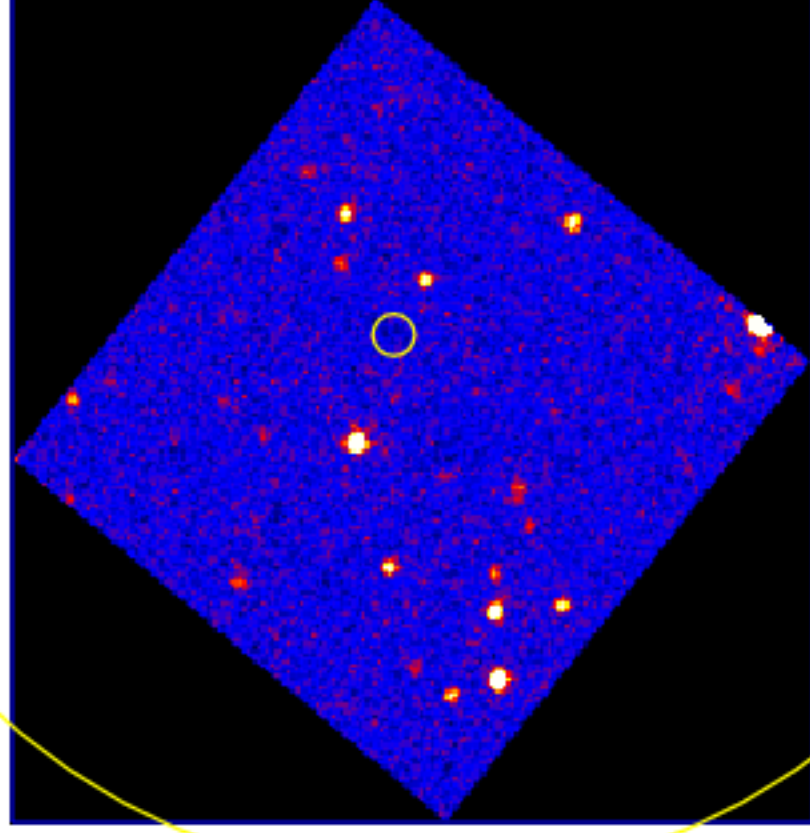

UVOT Finding Chart

OBSID 01110821000 / DATE-OBS 2022-06-18T09:16:08.6

30.0

14:00.0

30.0

55:13:00.0

30.0

12:00.0