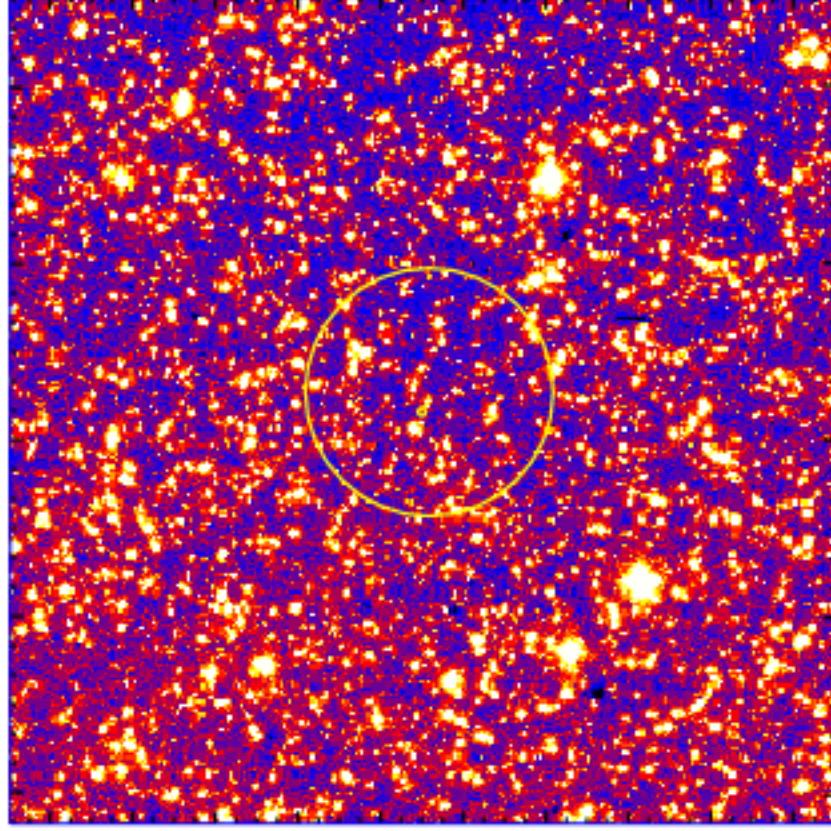

UVOT Finding Chart

OBSID 01110821000 / DATE-OBS 2022-06-18T09:16:08.6

22:00.0
20:00.0
18:00.0
16:00.0
14:00.0
12:00.0
55:10:00.0
08:00.0
06:00.0
04:00.0

37:00.0 30.0 2:36:00.0 30.0 35:00.0

RA (J2000)