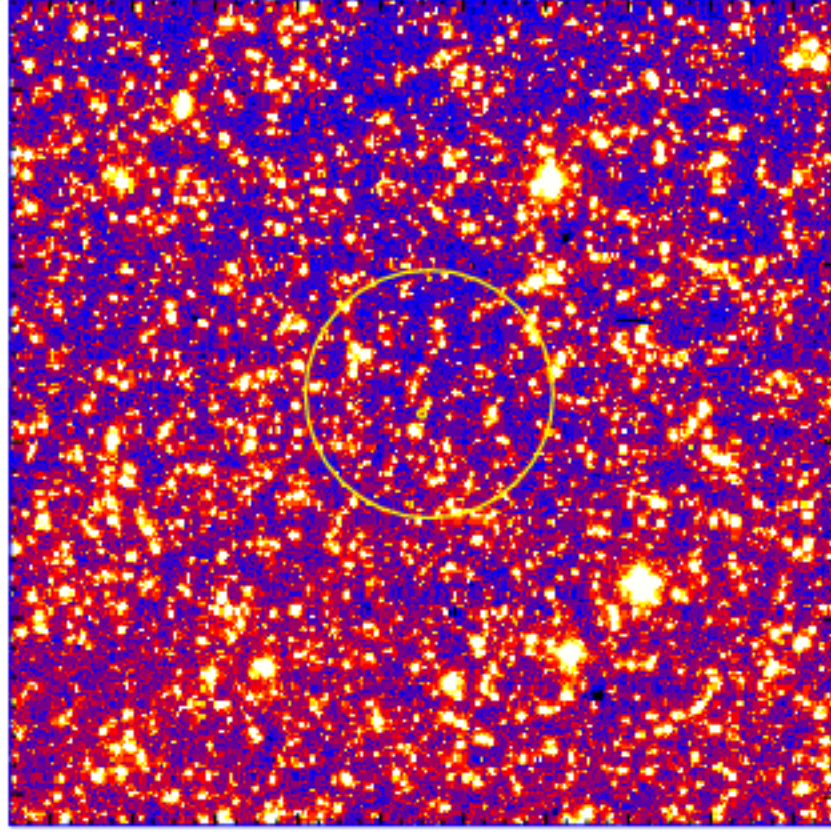

# UVOT Finding Chart

OBSID 01110821000 / DATE-OBS 2022-06-18T09:13:30.6

22:00.0  
20:00.0  
18:00.0  
16:00.0  
14:00.0  
12:00.0  
55:10:00.0  
08:00.0  
06:00.0  
04:00.0

Dec (J2000)

37:00.0 30.0 2:36:00.0 30.0 35:00.0