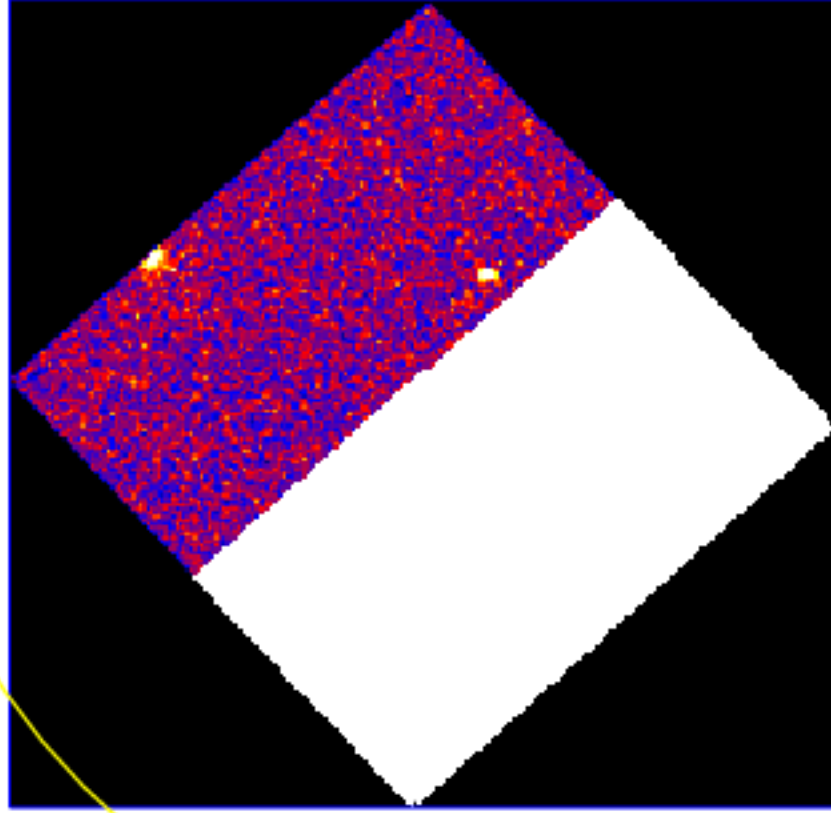

# UVOT Finding Chart

OBSID 01110090000 / DATE-OBS 2022-06-11T18:16:46.6

15:00.0

30.0

16:00.0

30.0

-37:17:00.0

30.0

18:00.0

30.0

16.0 12.0 08.0 04.0 4:26:00.0

RA (J2000)

0

5

10

15