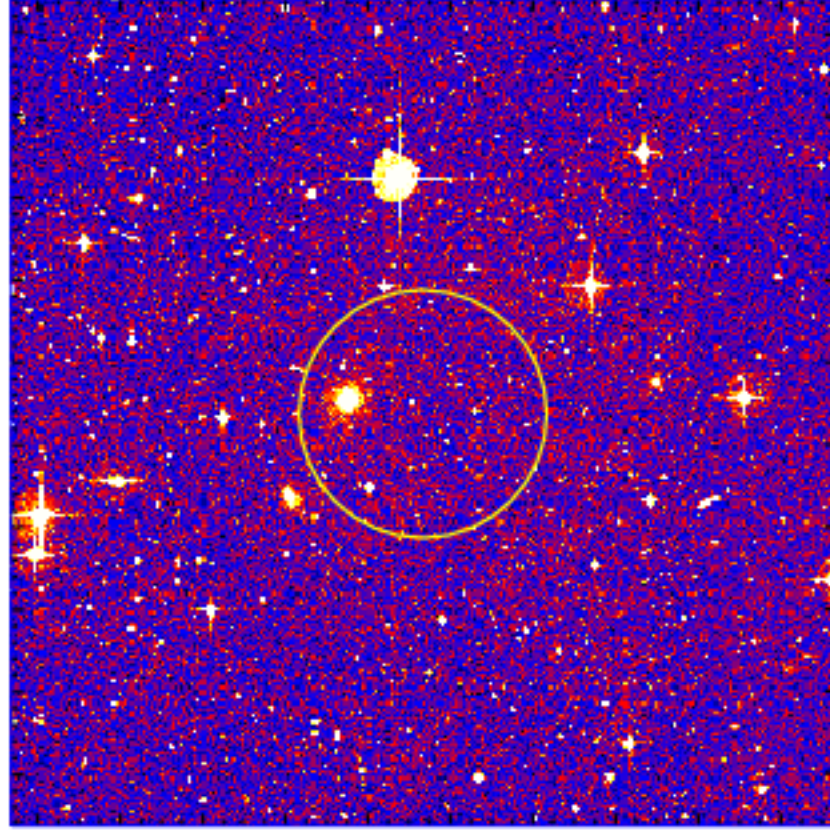

UVOT Finding Chart

OBSID 01110090000 / DATE-OBS 2022-06-11T18:07:31.2

08:00.0

10:00.0

12:00.0

14:00.0

16:00.0

18:00.0

-37:20:00.0

22:00.0

24:00.0

26:00.0

40.0 20.0 4:26:00.0 40.0 25:20.0

RA (J2000)

3500

4000

4500

5000

5500