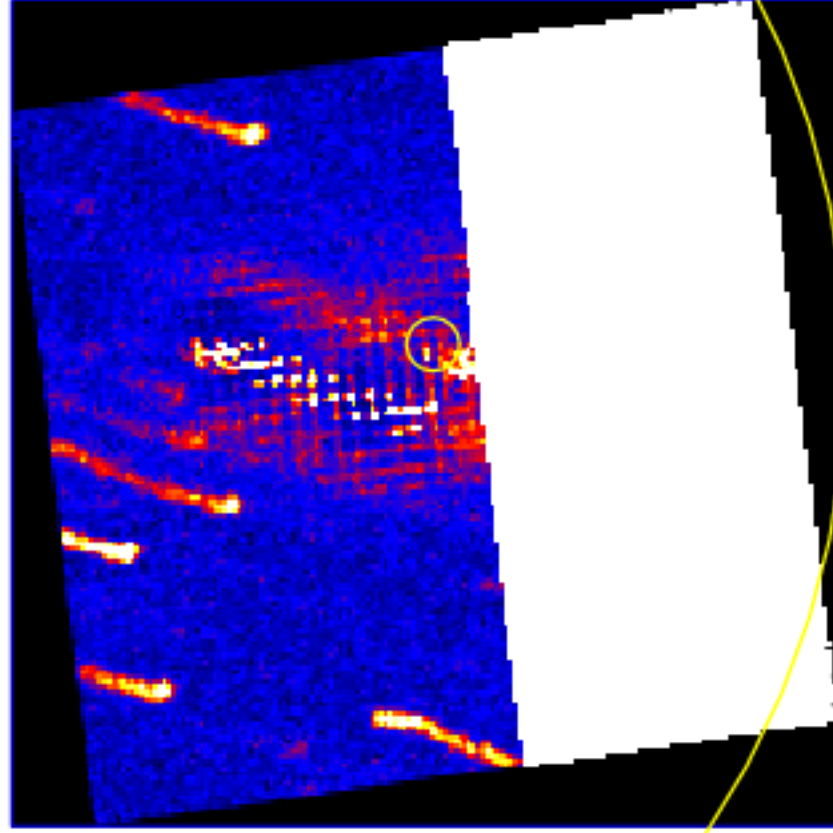

UVOT Finding Chart

OBSID 01105560000 / DATE-OBS 2022-05-06T12:12:38.7

54:00.0

30.0

34:53:00.0

30.0

52:00.0

51:30.0

20:00:20.0 16.0 12.0

RA (J2000)

10

20

30

40

50

60