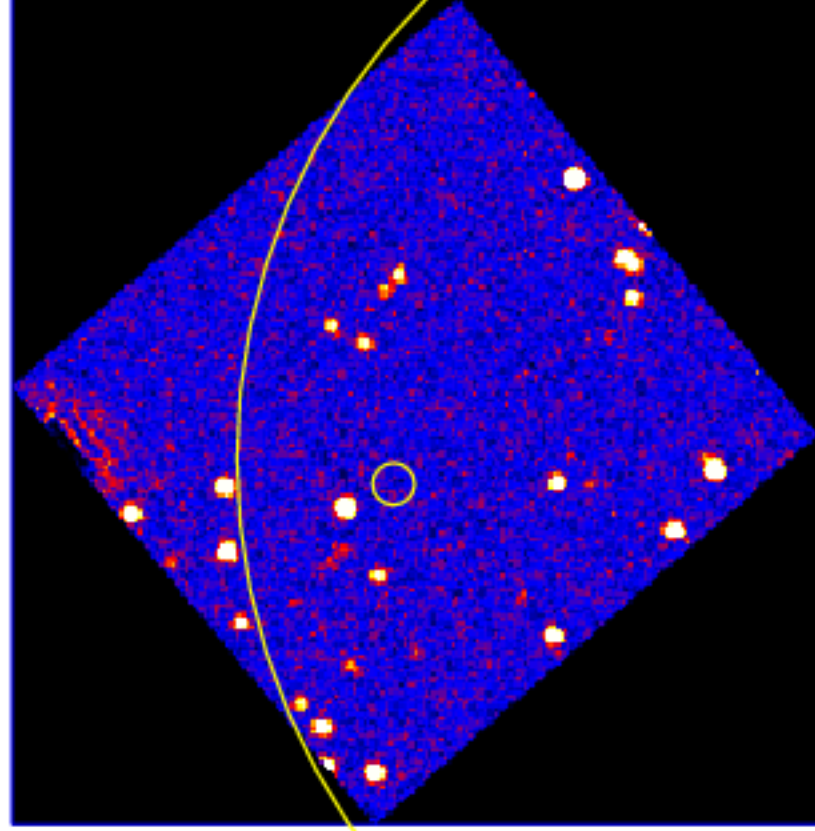

# UVOT Finding Chart

OBSID 01104692000 / DATE-OBS 2022-04-30T14:08:20.3

6:30:30.0 26.0 22.0

RA (J2000)

0

5

10

15