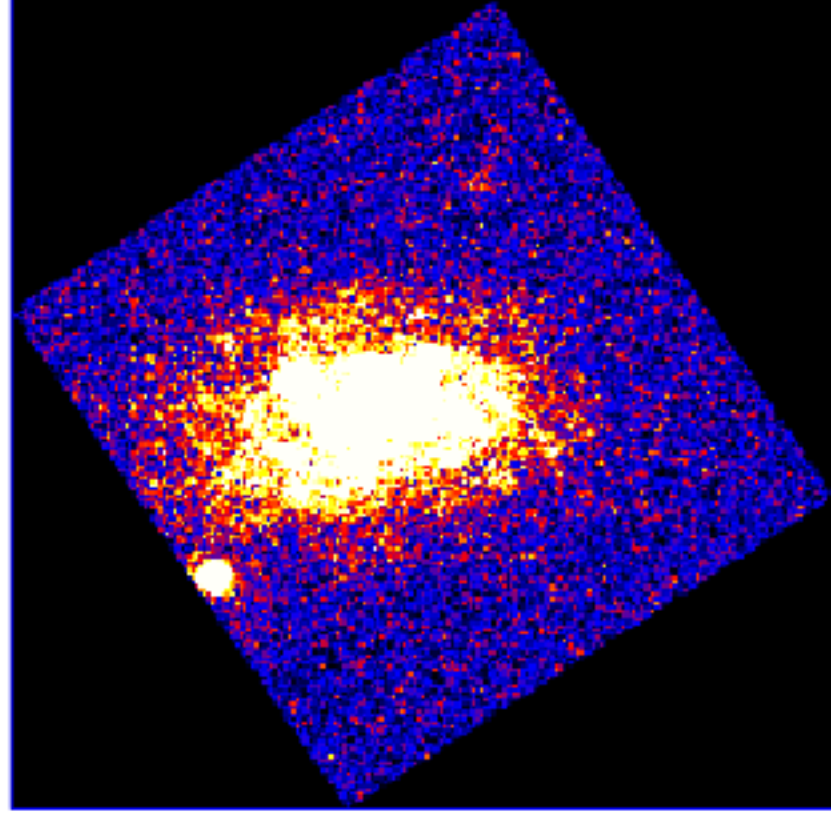

UVOT Finding Chart

OBSID 00015108003 / DATE-OBS 2022-04-04T07:40:22.4

33:00.0

30.0

32:00.0

30.0

31:00.0

30.0

63:30:00.0

29:30.0

50.0

12:34:40.0

30.0

20.0

RA (J2000)