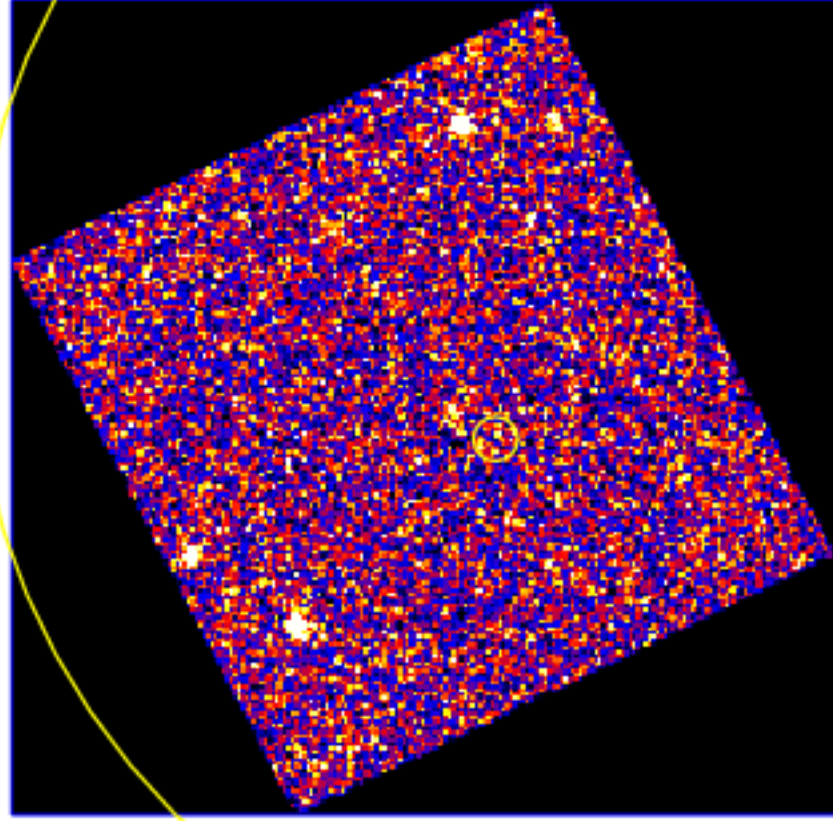

# UVOT Finding Chart

OBSID 01101053000 / DATE-OBS 2022-04-03T20:48:29.1

30.0

12:00.0

30.0

11:00.0

30.0

89:10:00.0

09:30.0

52:00.0

46:00.0

12:40:00.0

RA (J2000)

Dec (J2000)

4

3.5