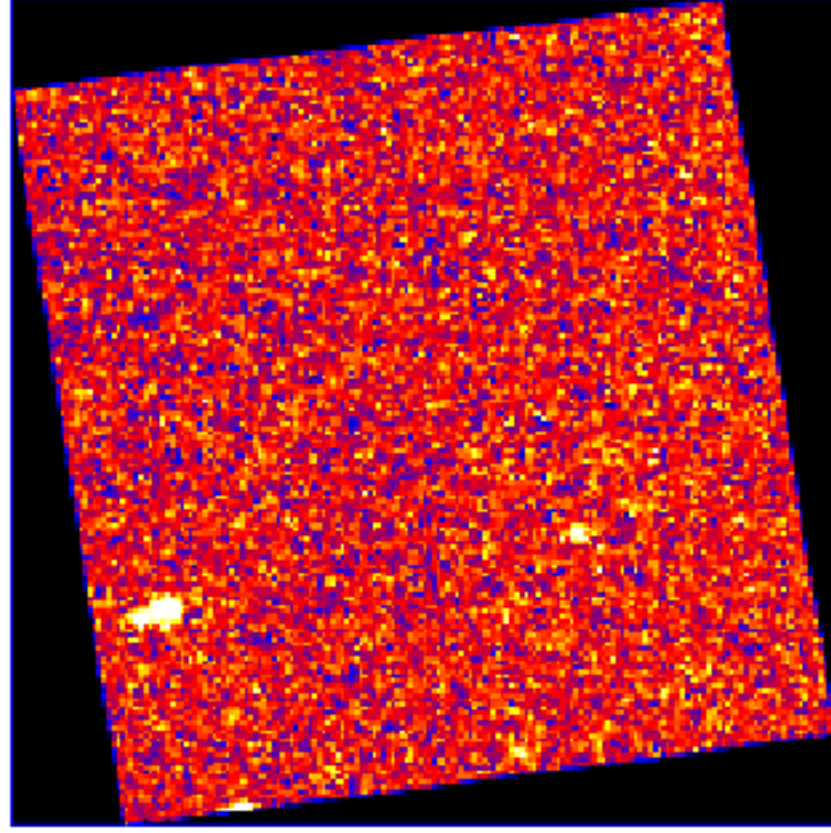

UVOT Finding Chart

OBSID 01100848000 / DATE-OBS 2022-04-02T04:09:46.7

21:00.0

30.0

-61:22:00.0

30.0

23:00.0

30.0

55.0 2:02:50.0 45.0 40.0 35.0

RA (J2000)

2

4

6

8

10

12