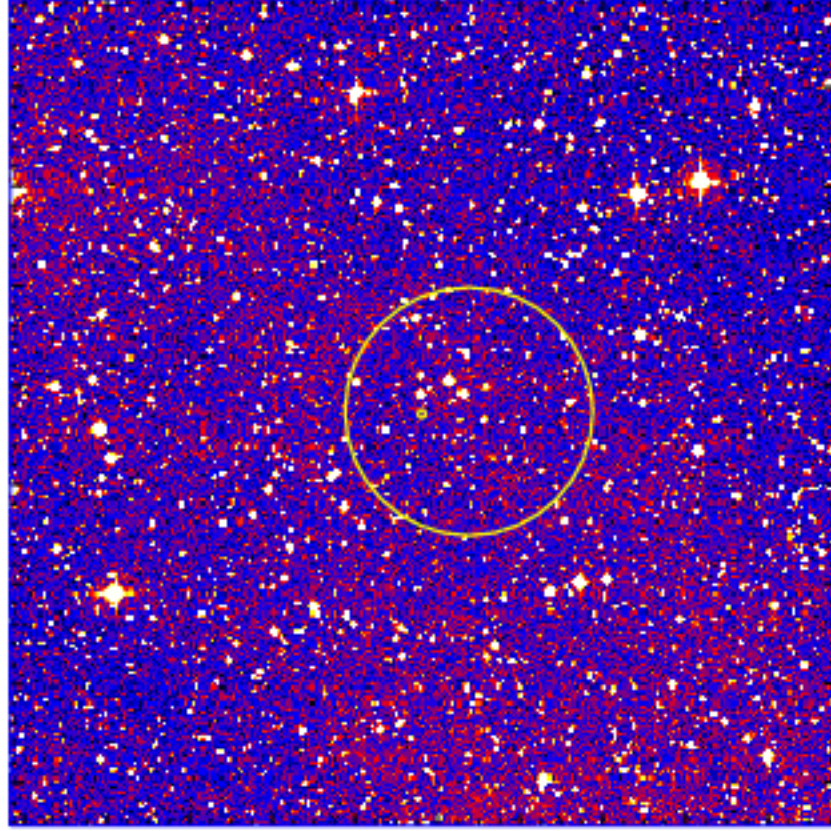

UVOT Finding Chart

OBSID 01093693000 / DATE-OBS 2022-01-18T12:09:04.8

40:00.0
42:00.0
44:00.0
46:00.0
48:00.0
-15:50:00.0
52:00.0
54:00.0
56:00.0
58:00.0

21:00.0 40.0 20.0 16:20:00.0

RA (J2000)

5000

5500

6000