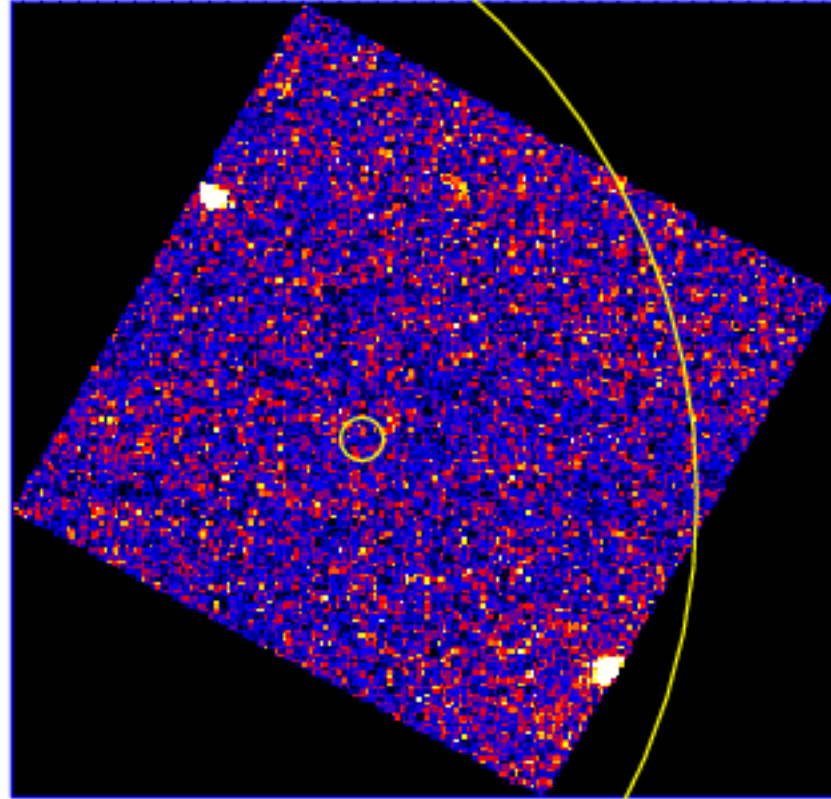

# UVOT Finding Chart

OBSID 01093592000 / DATE-OBS 2022-01-17T16:24:40.5

25:00.0

30.0

-28:26:00.0

30.0

27:00.0

30.0

28:00.0

24.0 6:06:20.0 16.0 12.0

RA (J2000)

0

0.5

1

1.5

2