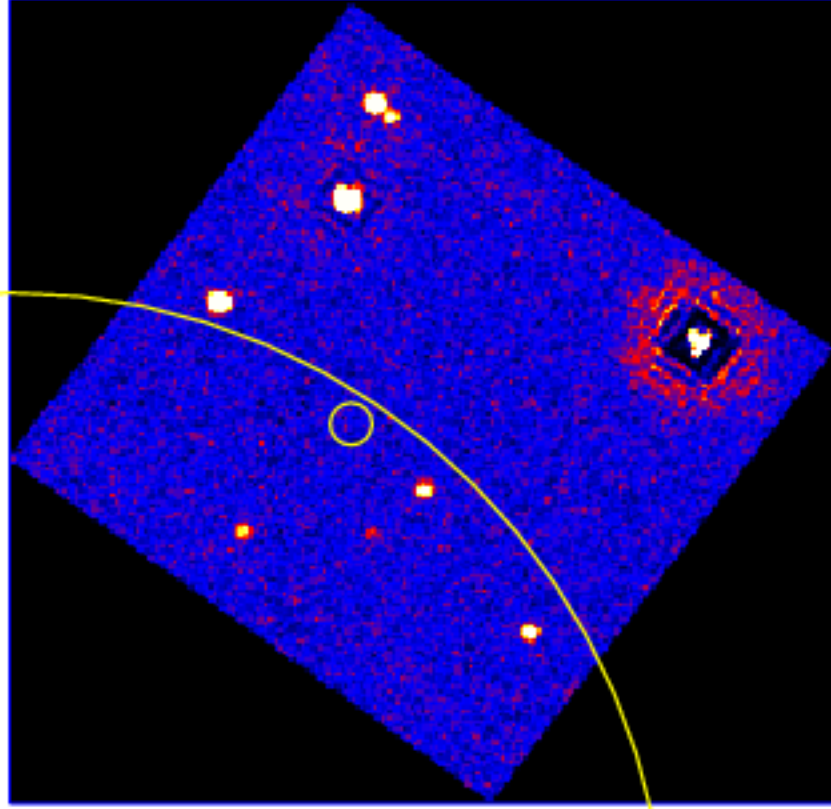

UVOT Finding Chart

OBSID 01090472000 / DATE-OBS 2021-12-21T21:03:46.9

56:00.0

30.0

0:55:00.0

30.0

54:00.0

30.0

53:00.0

42.0

38.0

34.0

5:15:30.0

RA (J2000)

5

10