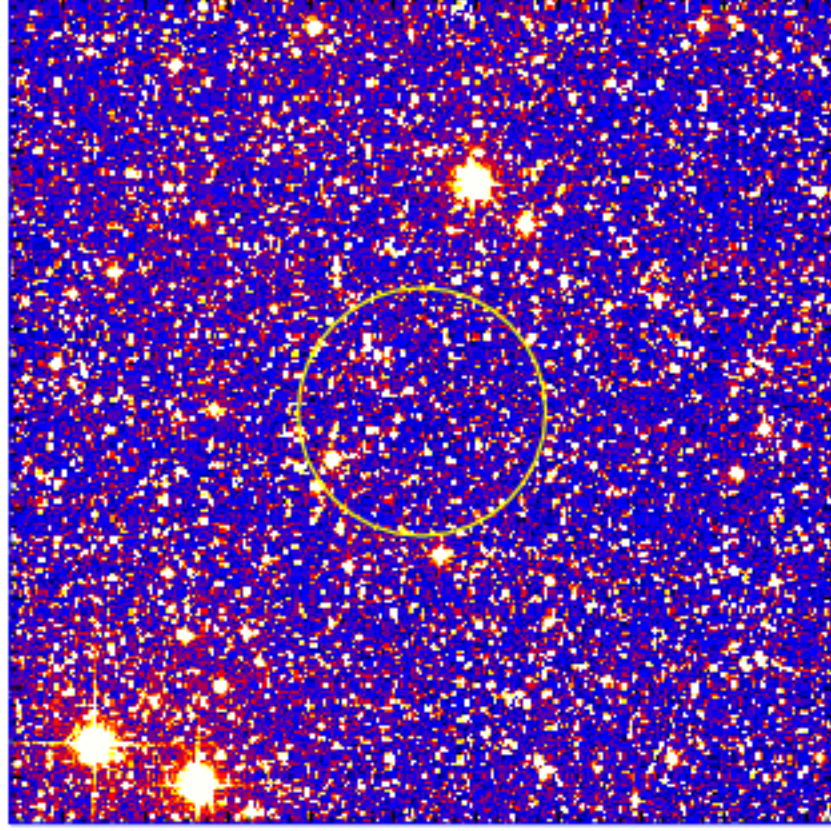

UVOT Finding Chart

OBSID 01078701000 / DATE-OBS 2021-10-10T10:44:41.2

58:00.0
56:00.0
54:00.0
52:00.0
29:50:00.0
48:00.0
46:00.0
44:00.0
42:00.0
40:00.0

09:00.0 30.0 19:08:00.0

RA (J2000)

2000 2500 3000 3500 4000 4500