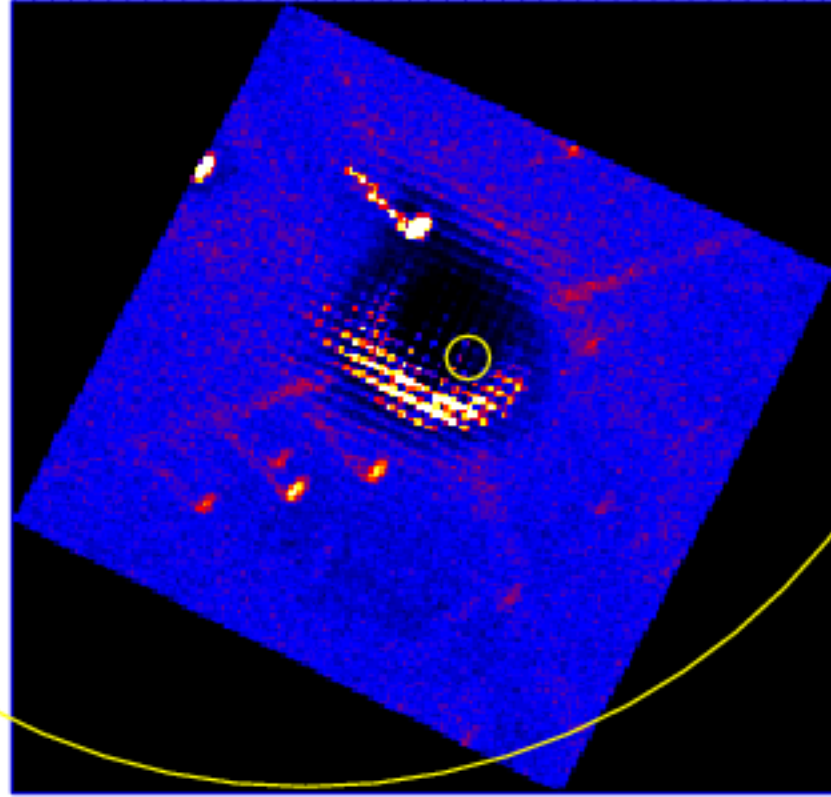

# UVOT Finding Chart

OBSID 01071762000 / DATE-OBS 2021-09-03T13:49:01.2

54.0 9:01:50.0 46.0 42.0 38.0  
RA (J2000)