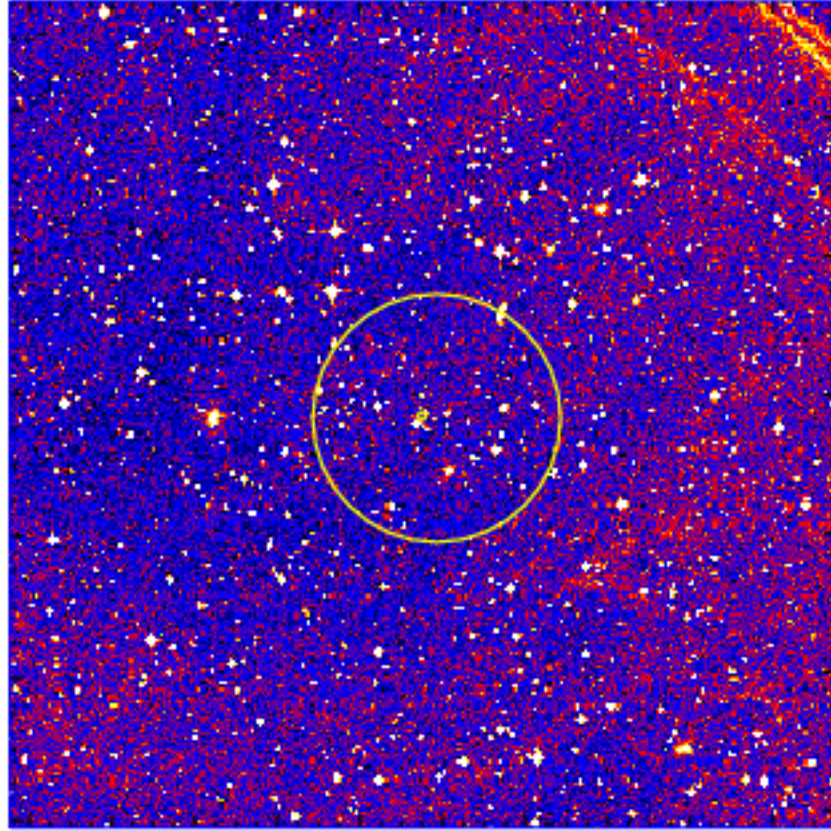

UVOT Finding Chart

OBSID 01071488000 / DATE-OBS 2021-09-01T15:07:41.6

46:00.0

48:00.0

-76:50:00.0

52:00.0

54:00.0

56:00.0