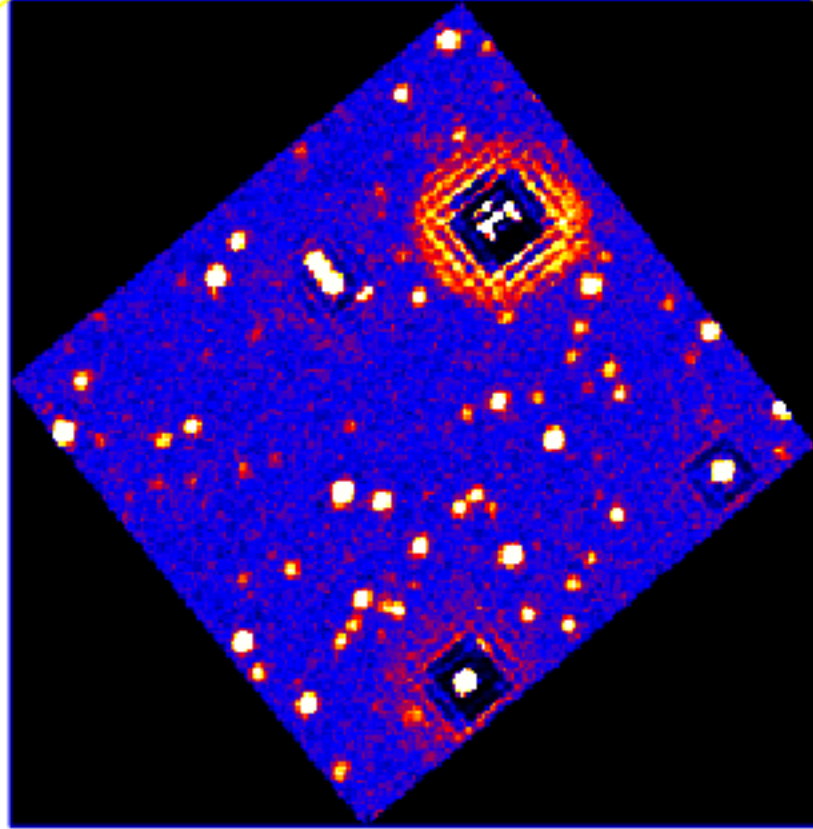

UVOT Finding Chart

OBSID 01070298000 / DATE-OBS 2021-08-25T07:08:33.8

30.0 15:55:20.0 10.0

RA (J2000)

0 10 20 30 40 50 60