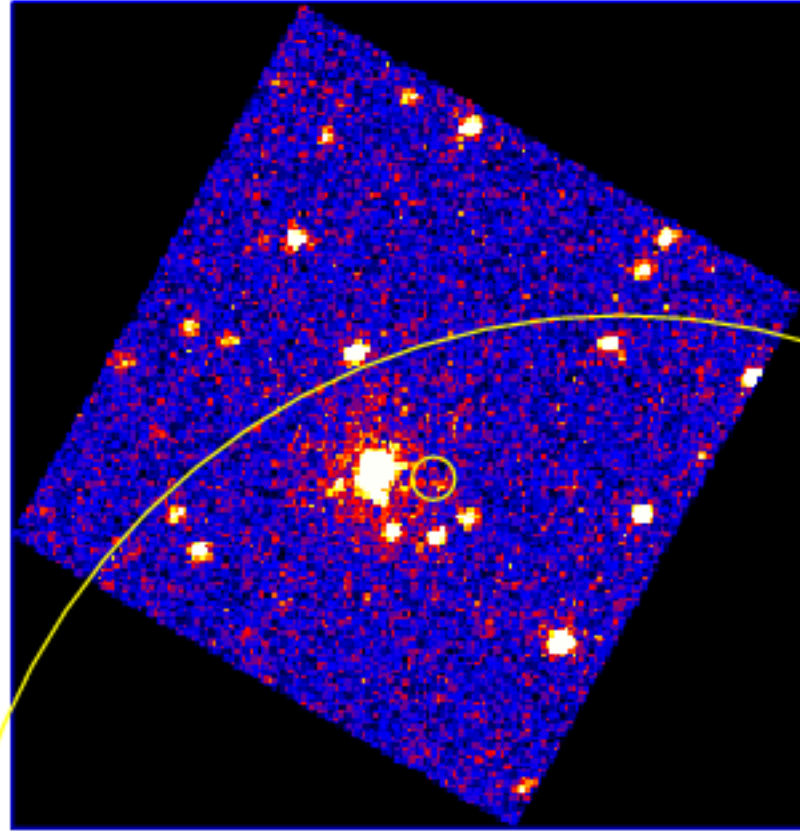

UVOT Finding Chart

OBSID 01069798000 / DATE-OBS 2021-08-22T09:23:43.1

48.0 44.0 20:17:40.0

RA (J2000)

Dec (J2000)

30.0

18:00.0

30.0