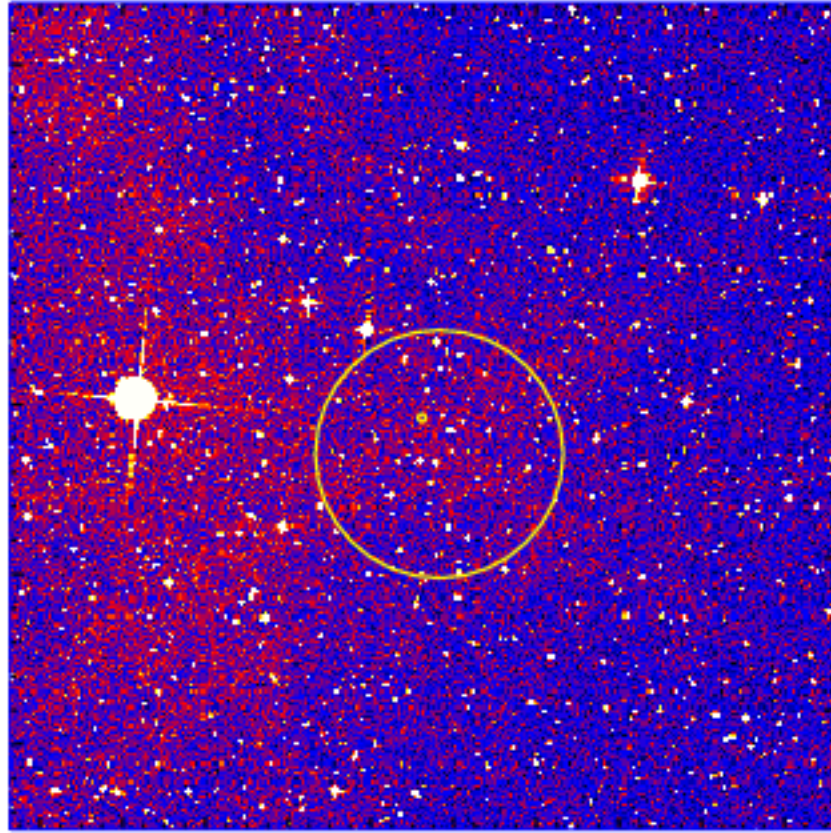

UVOT Finding Chart

OBSID 01069169000 / DATE-OBS 2021-08-18T01:03:41.9

-86:52:00.0

54:00.0

56:00.0

58:00.0

-87:00:00.0

02:00.0