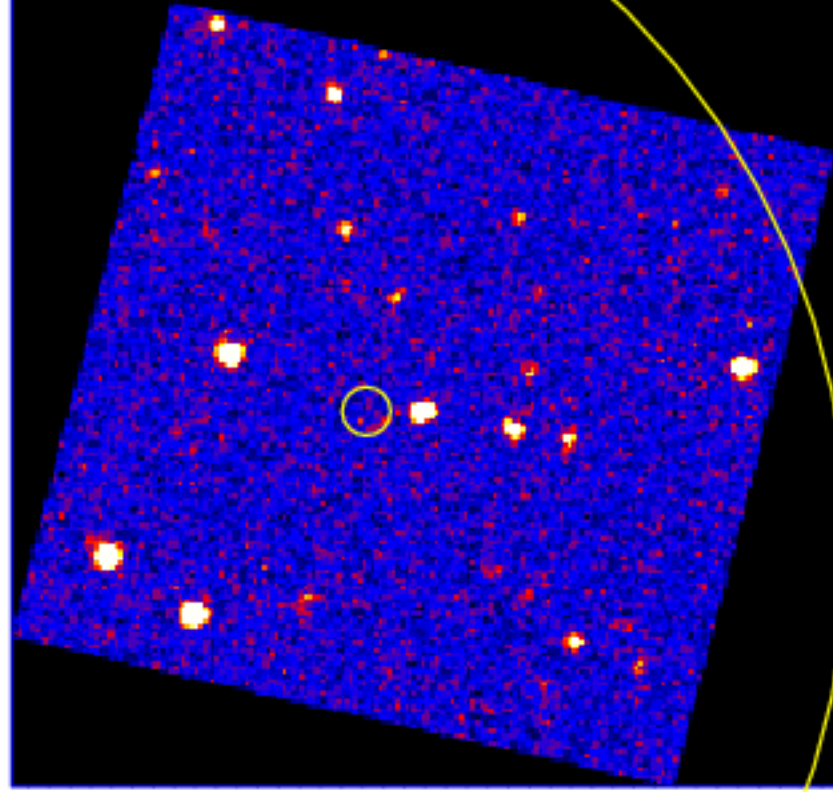

UVOT Finding Chart

OBSID 01062336000 / DATE-OBS 2021-07-31T22:25:06.4

02:30.0

03:00.0

30.0

Dec (J2000)

-28:04:00.0

30.0

05:00.0

18.0

14.0

20:01:10.0

06.0

RA (J2000)

2

4

6

8

10

12

14

16

18

20