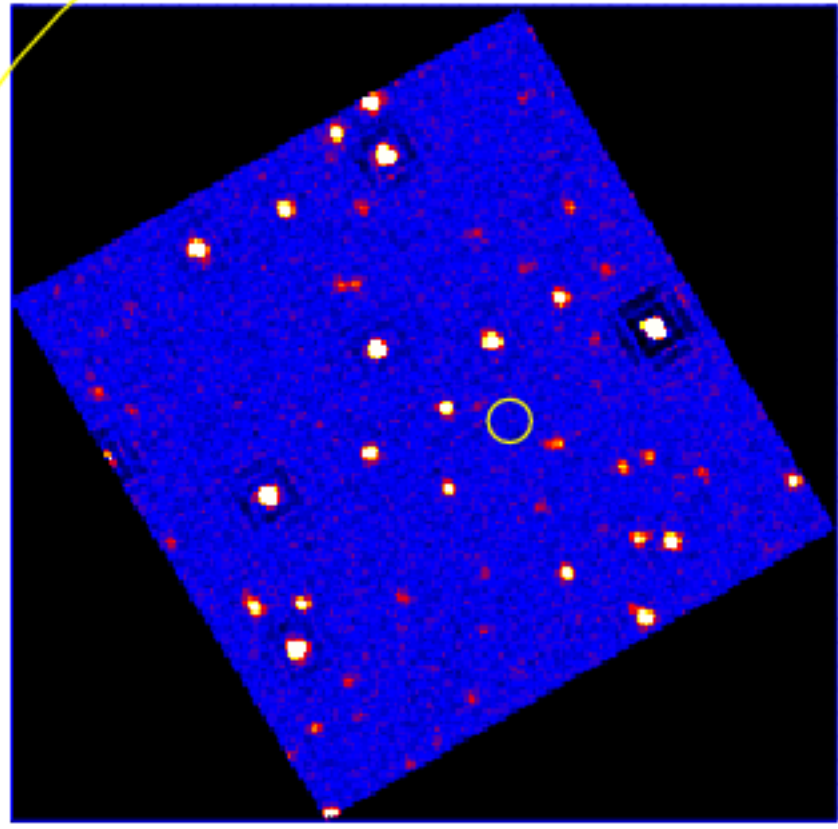

DWOT Finding Chart

OBSID 01061284000 / DATE-OBS 2021-07-23T15:01:05.6

Dec (J2000)
51:30.0
52:00.0
30.0
-32:53:00.0
30.0
54:00.0
30.0

8:07:00.0 56.0 52.0 48.0 06:44.0
RA (J2000)