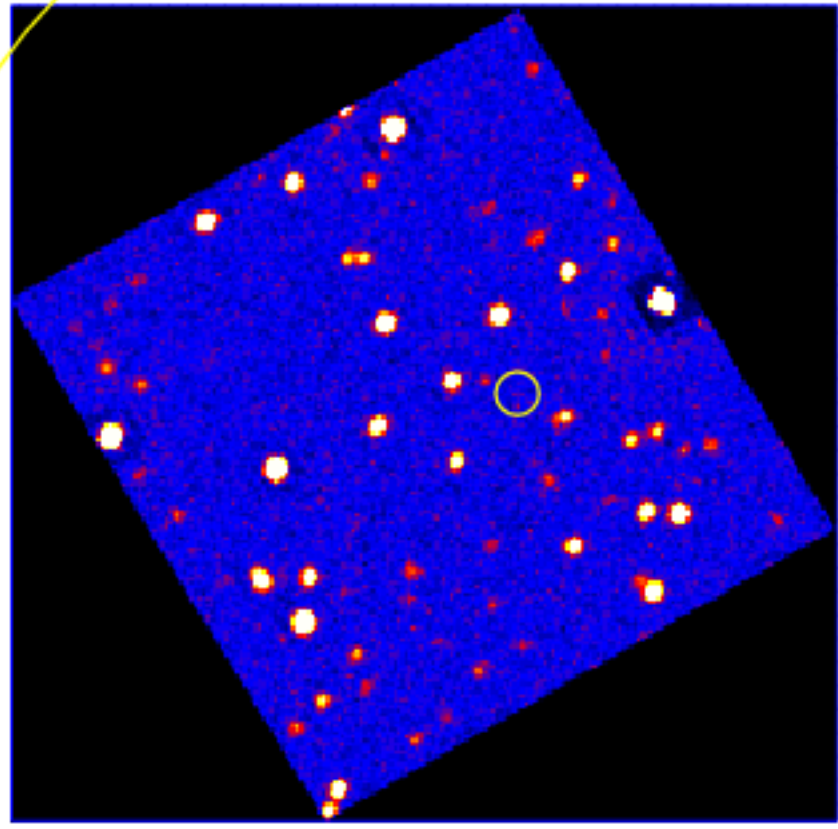

UVOT Finding Chart

OBSID 01061284000 / DATE-OBS 2021-07-23T14:48:17.5

Dec (J2000)  
51:00.0  
30.0  
52:00.0  
30.0  
-32:53:00.0  
30.0  
54:00.0  
30.0

8:07:00.0 56.0 52.0 06:48.0  
RA (J2000)