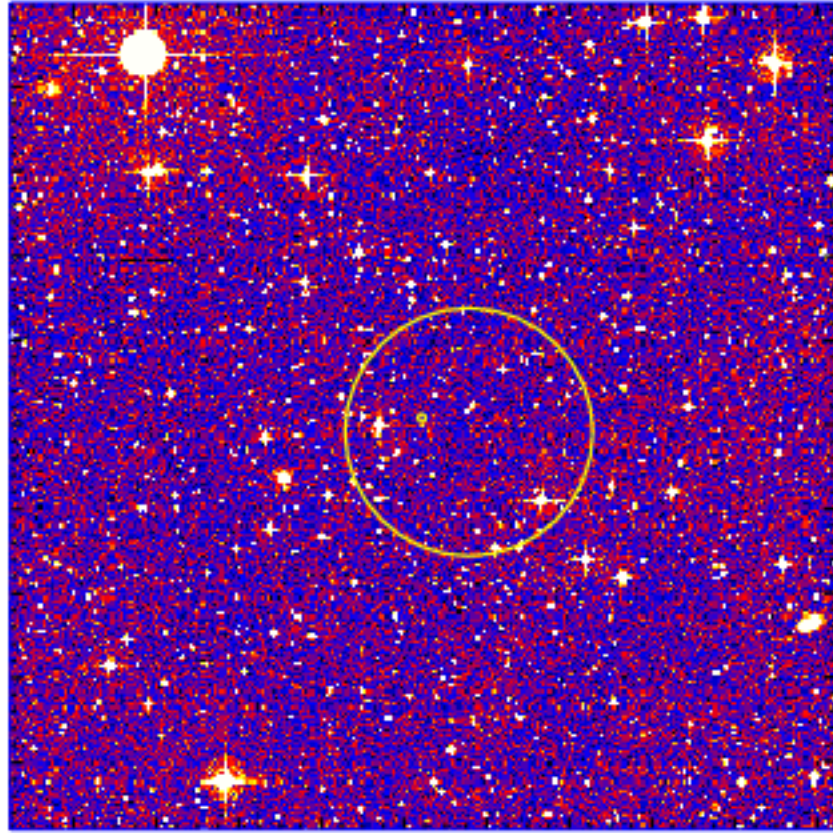

# UVOT Finding Chart

OBSID 01059881000 / DATE-OBS 2021-07-12T09:48:42.7

14:00.0  
16:00.0  
18:00.0  
-35:20:00.0  
22:00.0  
24:00.0  
26:00.0  
28:00.0  
30:00.0  
32:00.0

6:30:00.0 30.0 29:00.0 28:30.0