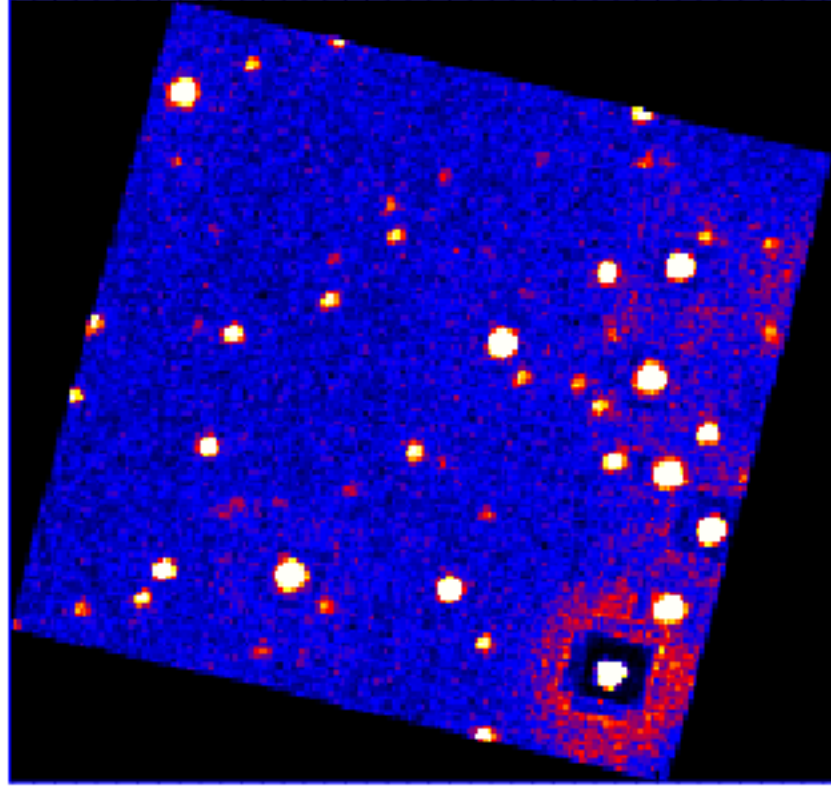

UVOT Finding Chart

OBSID 01056757000 / DATE-OBS 2021-06-20T00:02:08.2

30.0

53:00.0

30.0

33:52:00.0

30.0

51:00.0

50:30.0

21:19:00.0

56.0

52.0

18:48.0

RA (J2000)

5

10