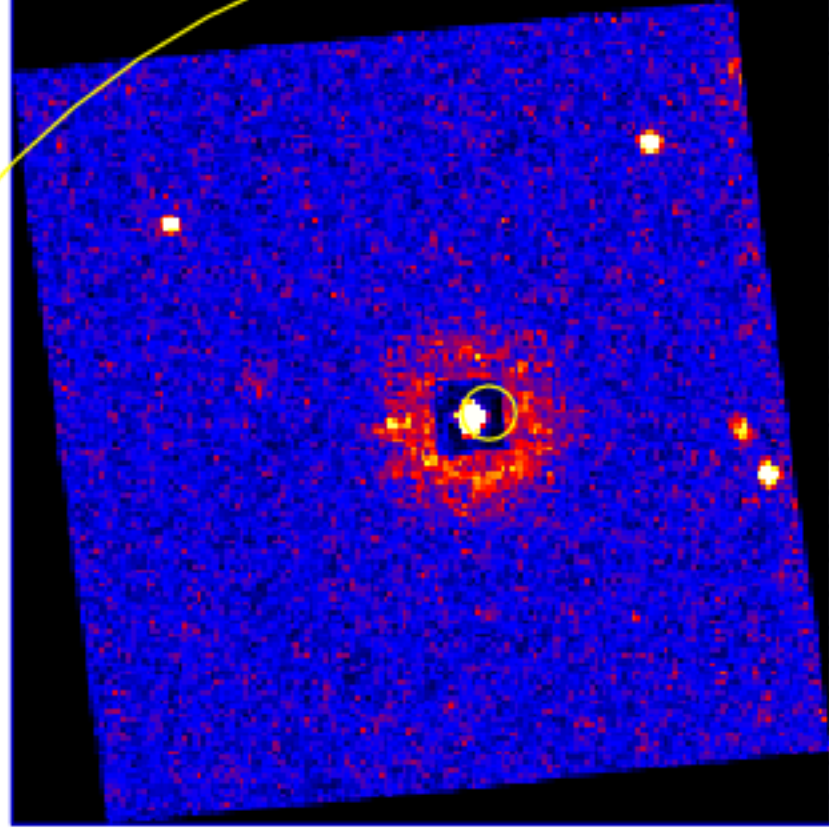

UVOT Finding Chart

OBSID 01054681000 / DATE-OBS 2021-06-10T19:53:26.6

30.0

25:00.0

30.0

Dec (J2000)

14:24:00.0

30.0

23:00.0

44.0

16:15:40.0

36.0

RA (J2000)

0

5

10

15

20

25