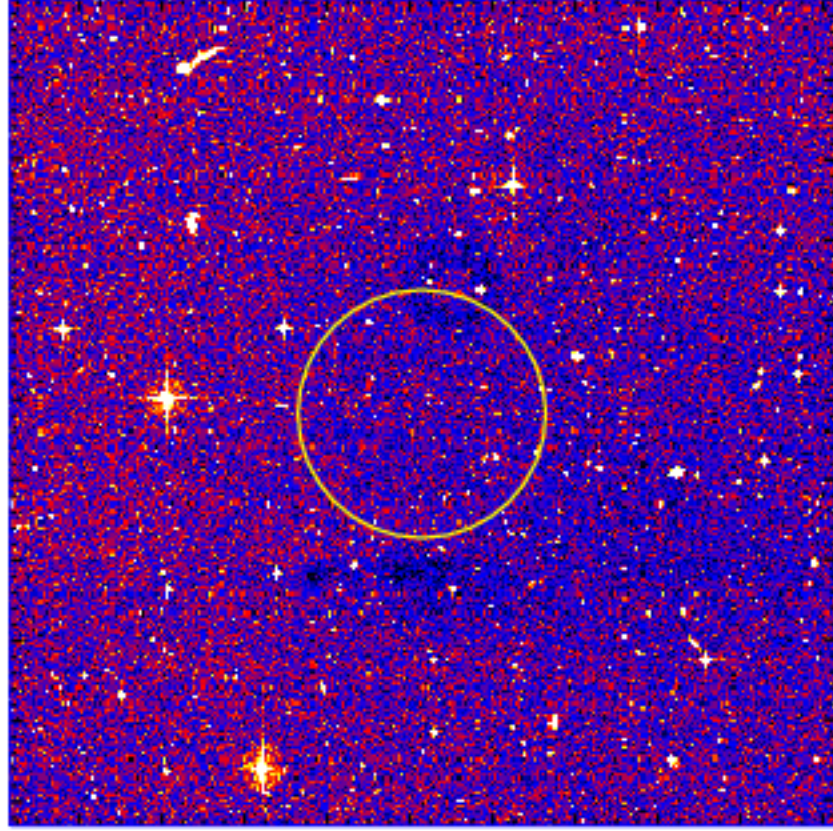

UVOT Finding Chart

OBSID 01048783000 / DATE-OBS 2021-05-17T05:42:48.3

-38:58:00.0

-39:00:00.0

02:00.0

04:00.0

06:00.0

08:00.0