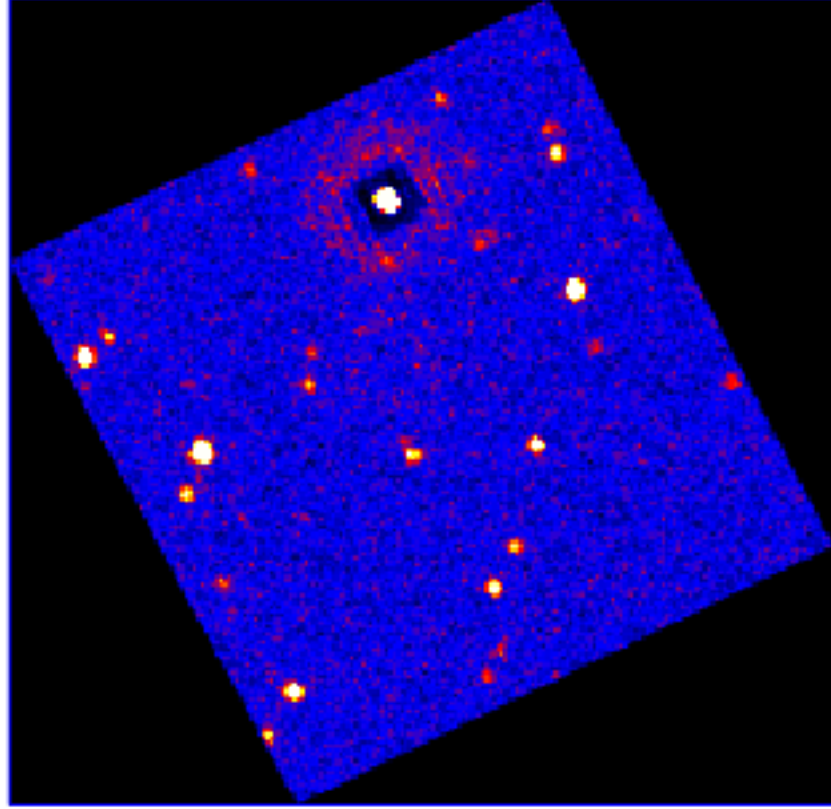

UVOT Finding Chart

OBSID 01046782000 / DATE-OBS 2021-05-04T13:58:57.9

31:30.0

32:00.0

30.0

Dec (J2000)

-30:33:00.0

30.0

34:00.0

30.0

38.0 34.0 14:49:30.0 26.0

RA (J2000)

0

5

10

15

20

25

30

35

40

45