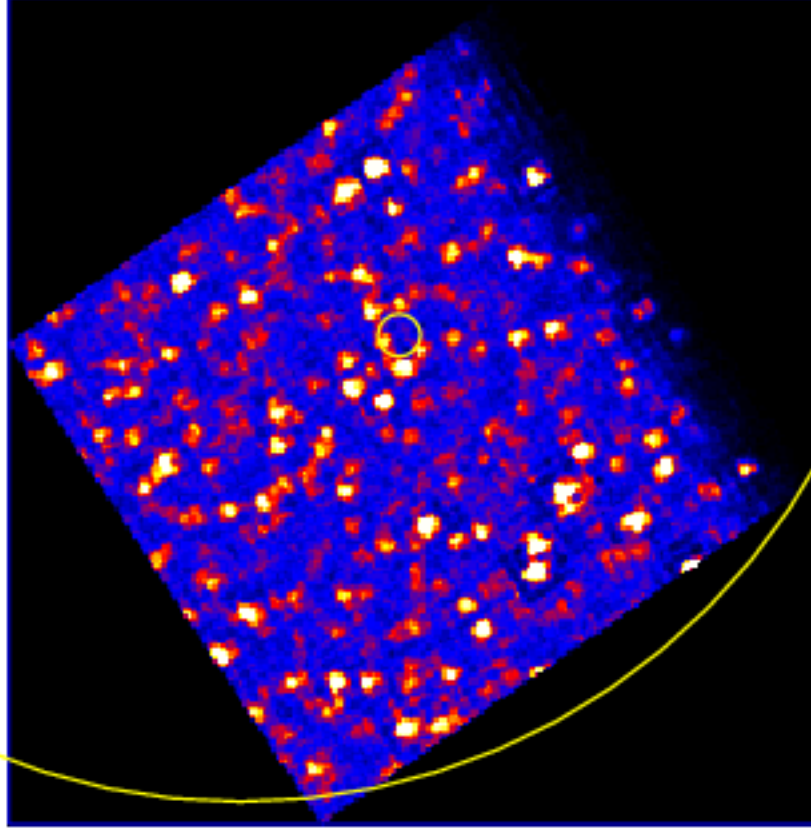

UVOT Finding Chart

OBSID 01046414000 / DATE-OBS 2021-05-02T17:54:21.4

48:30.0

49:00.0

30.0

Dec (J2000)

-29:50:00.0

30.0