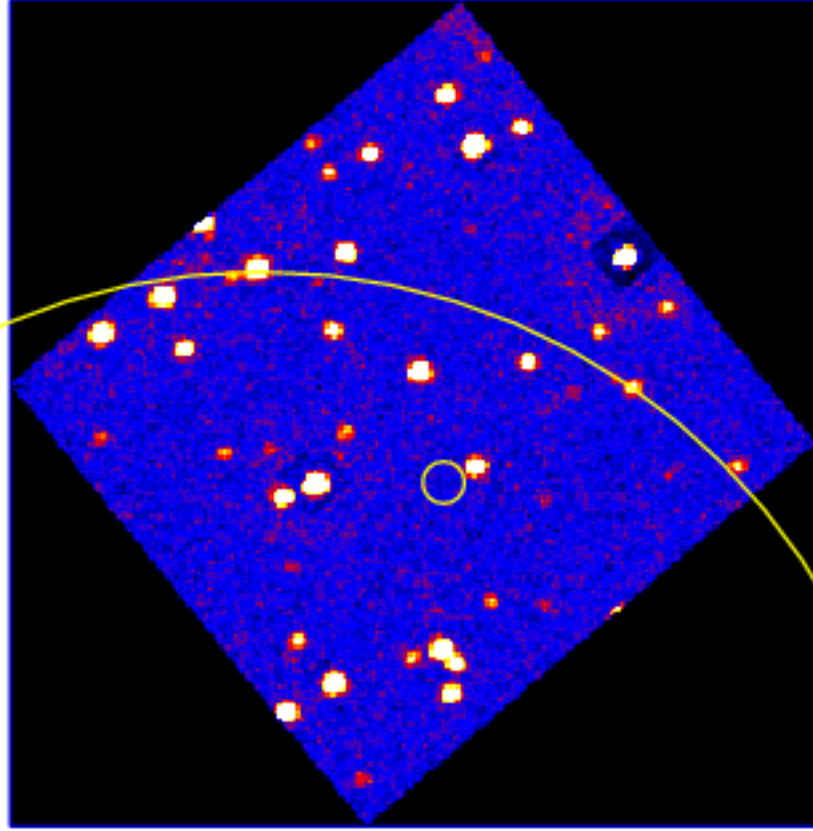

# UVOT Finding Chart

OBSID 01044426000 / DATE-OBS 2021-04-21T00:29:33.6

57:00.0

30.0

56:00.0

30.0

Dec (J2000)

4:55:00.0

30.0

54:00.0

53:30.0

34.0

6:59:30.0

26.0

22.0

RA (J2000)