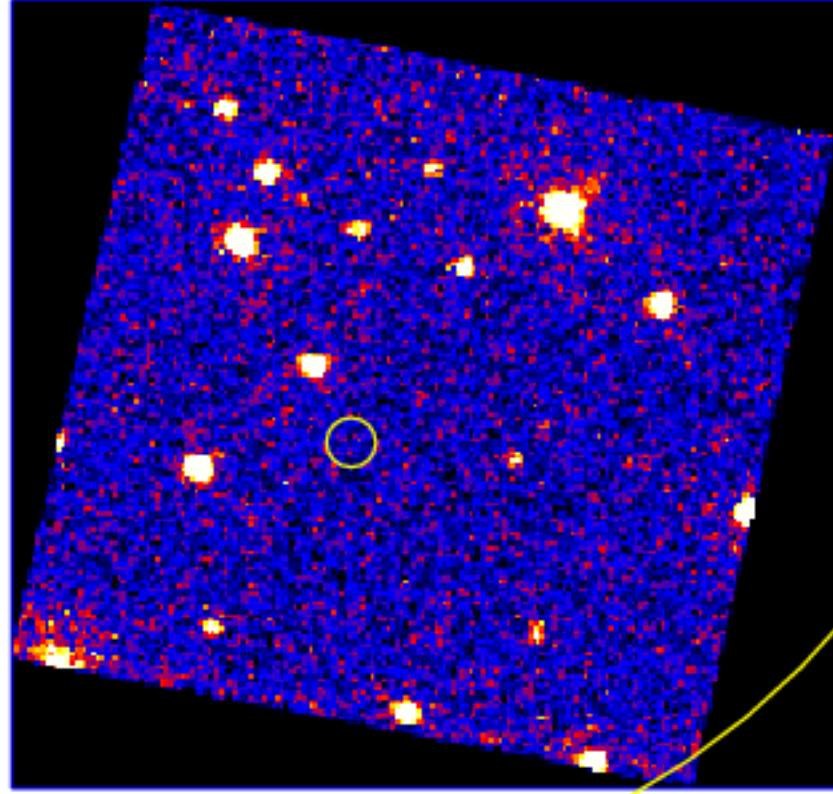

UVOT Finding Chart

OBSID 01036139000 / DATE-OBS 2021-03-07T08:48:17.6

-66:57:00.0

30.0

58:00.0

30.0

59:00.0

30.0