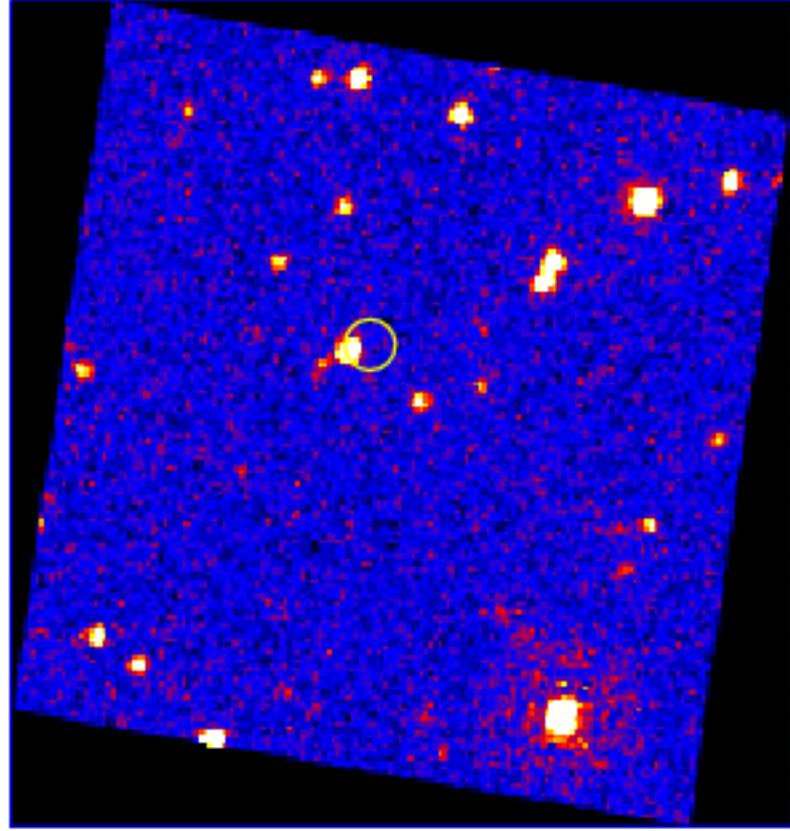

# UVOT Finding Chart

OBSID 01035922000 / DATE-OBS 2021-03-05T19:08:28.3

22.0 18.0 14.0 21:19:10.0

RA (J2000)