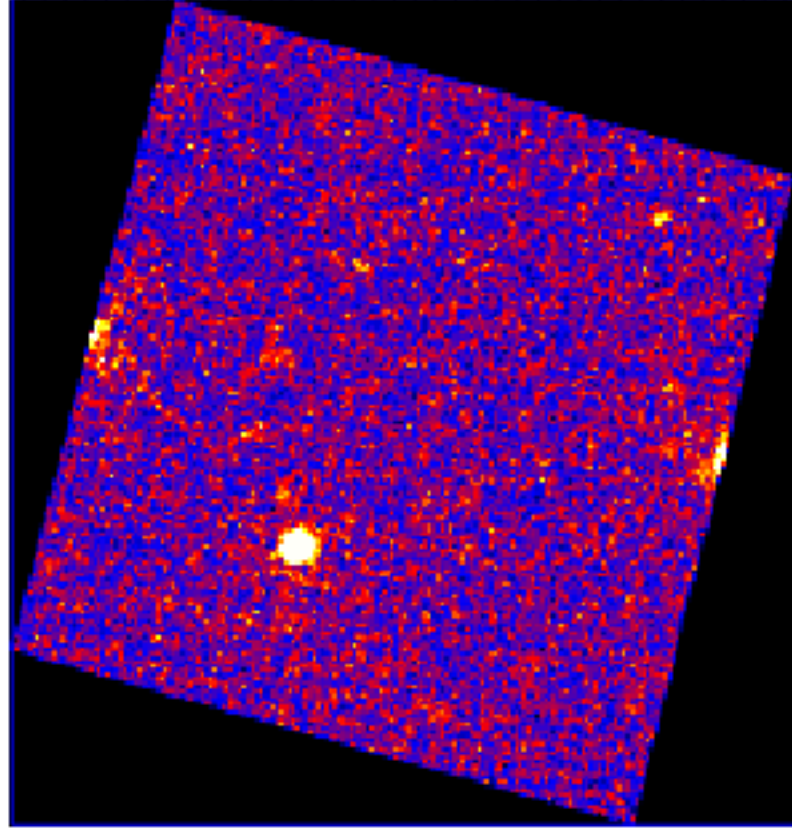

# UVOT Finding Chart

OBSID 01034721000 / DATE-OBS 2021-02-26T04:58:52.8

40.0 35.0 8:16:30.0 25.0 20.0

RA (J2000)

36:00.0

30.0

57:35:00.0

30.0