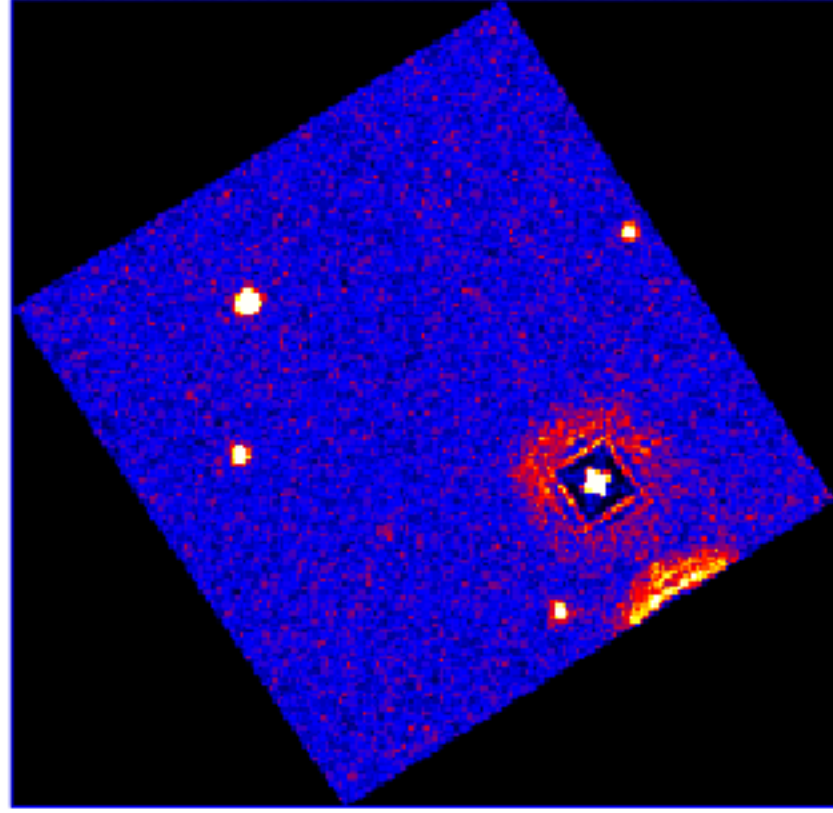

# UVOT Finding Chart

OBSID 01034325000 / DATE-OBS 2021-02-22T22:52:14.8

52:30.0

53:00.0

30.0

-14:54:00.0

30.0

55:00.0