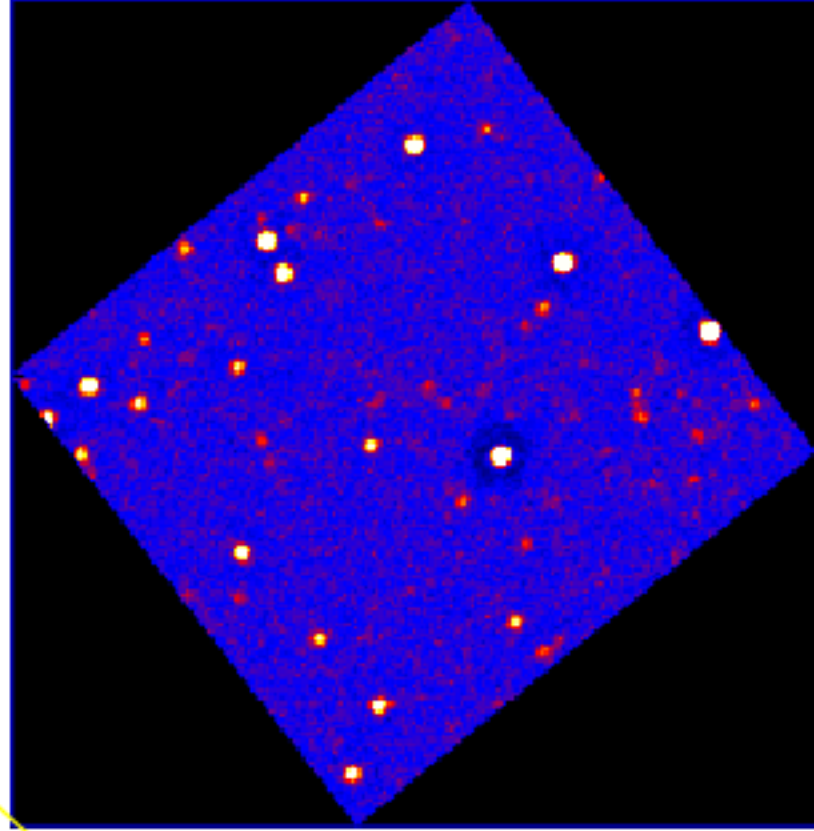

UVOT Finding Chart

OBSID 01033144000 / DATE-OBS 2021-02-17T08:13:04.7

42:30.0

43:00.0

30.0

-6:44:00.0

30.0

45:00.0