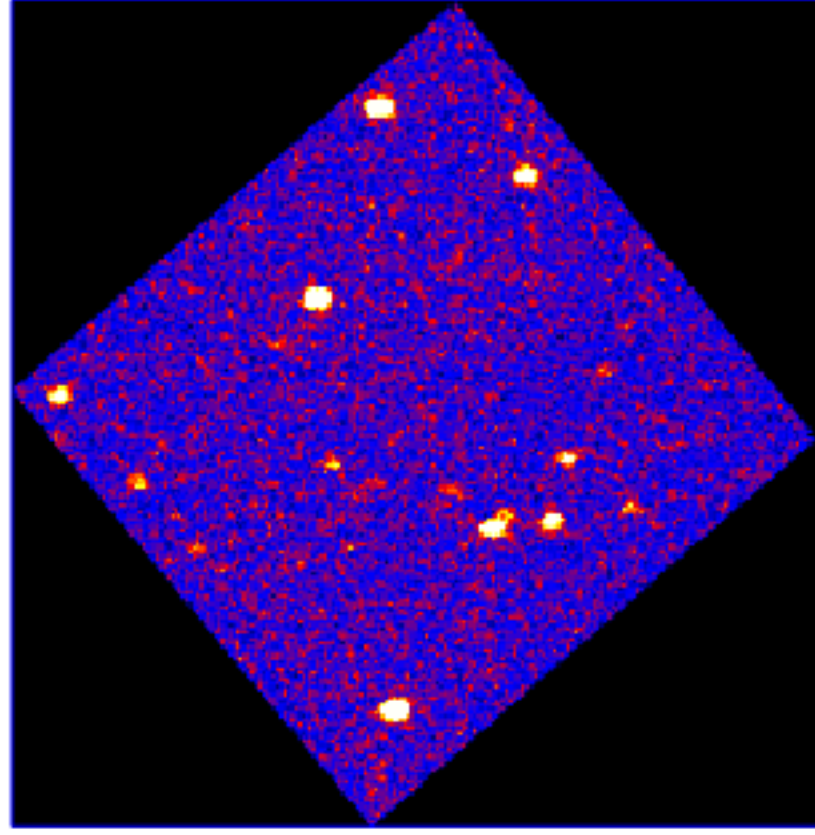

UVOT Finding Chart

OBSID 01032350000 / DATE-OBS 2021-02-13T00:15:16.3

44.0 18:30:40.0 36.0 32.0

RA (J2000)