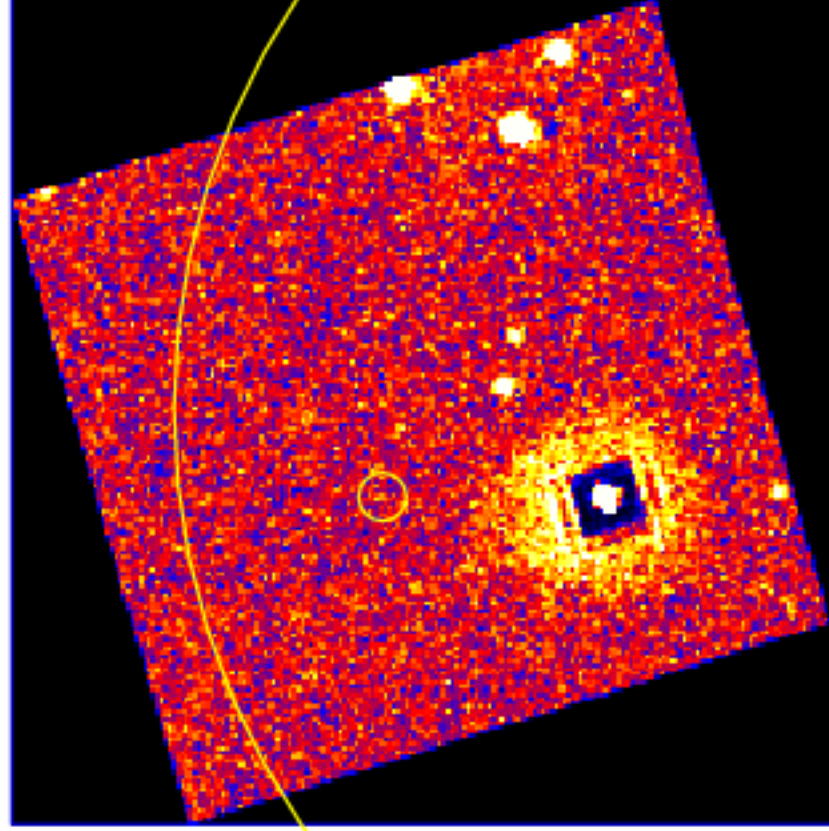

UVOT Finding Chart

OBSID 01032183000 / DATE-OBS 2021-02-12T04:27:37.0

30.0

17:00.0

30.0

7:16:00.0

30.0

15:00.0