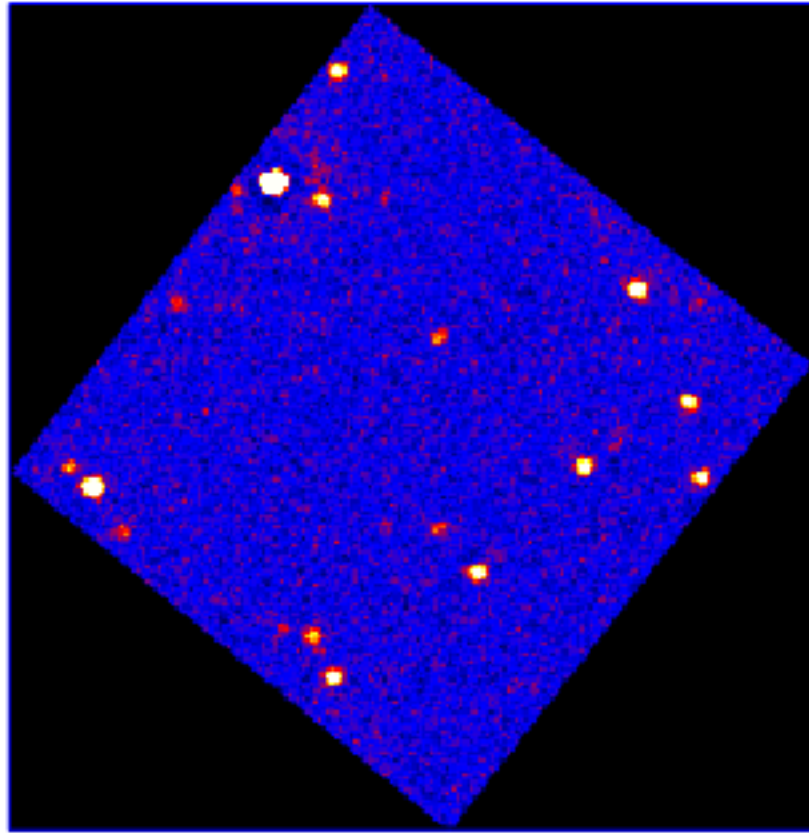

UVOT Finding Chart

OBSID 01031728000 / DATE-OBS 2021-02-10T02:02:19.5

30.0

14:40:00.0

30.0

39:00.0

30.0

38:00.0

37:30.0

22.0

18.0

14.0

17:31:10.0

RA (J2000)

5

10