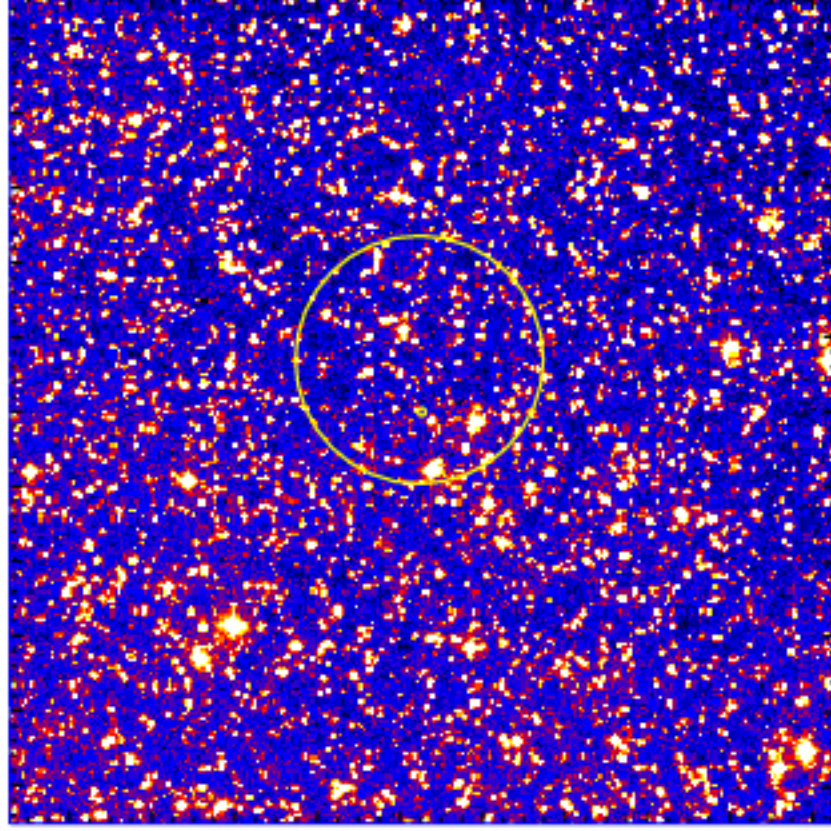

# UVOT Finding Chart

OBSID 01031636000 / DATE-OBS 2021-02-09T21:44:55.7

Dec (J2000)  
42:00.0  
40:00.0  
38:00.0  
36:00.0  
34:00.0  
32:00.0  
43:30:00.0  
28:00.0  
26:00.0  
24:00.0

21:53:00.0 30.0 52:00.0