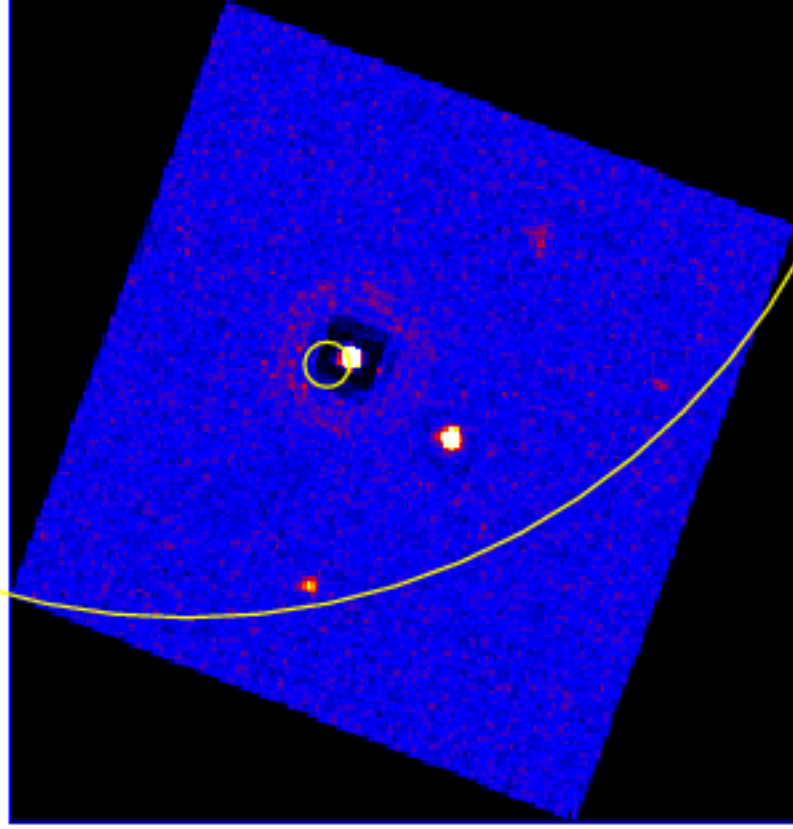

# UVOT Finding Chart

OBSID 01031297000 / DATE-OBS 2021-02-07T21:53:57.1

42:00.0

30.0

41:00.0

30.0

53:40:00.0

39:30.0