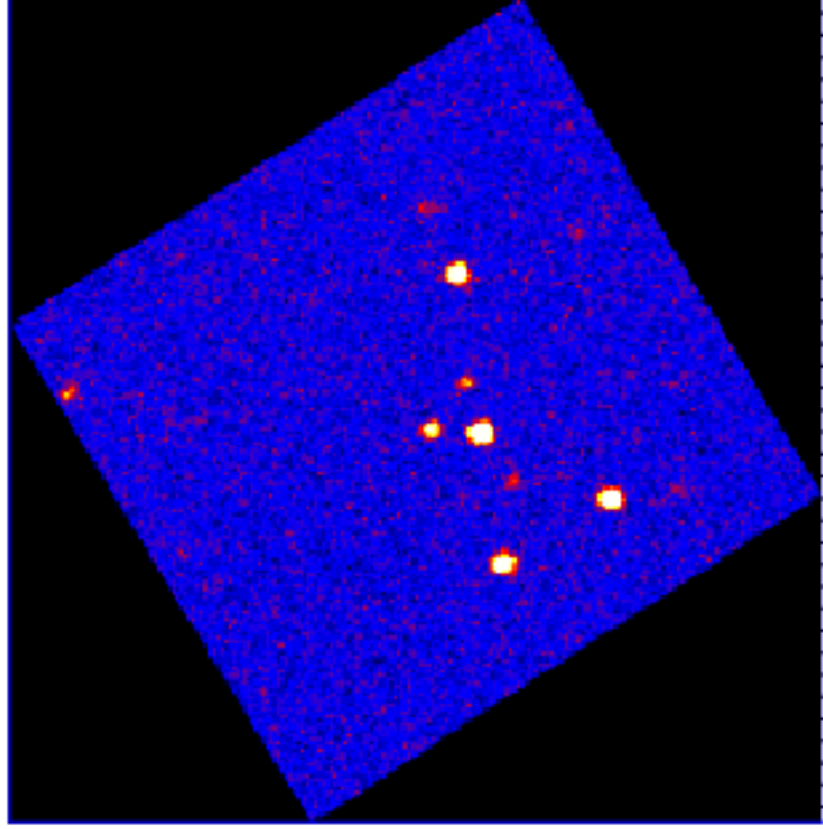

UVOT Finding Chart

OBSID 01015919000 / DATE-OBS 2021-01-04T21:12:01.0

28.0 24.0 3:34:20.0 16.0

RA (J2000)