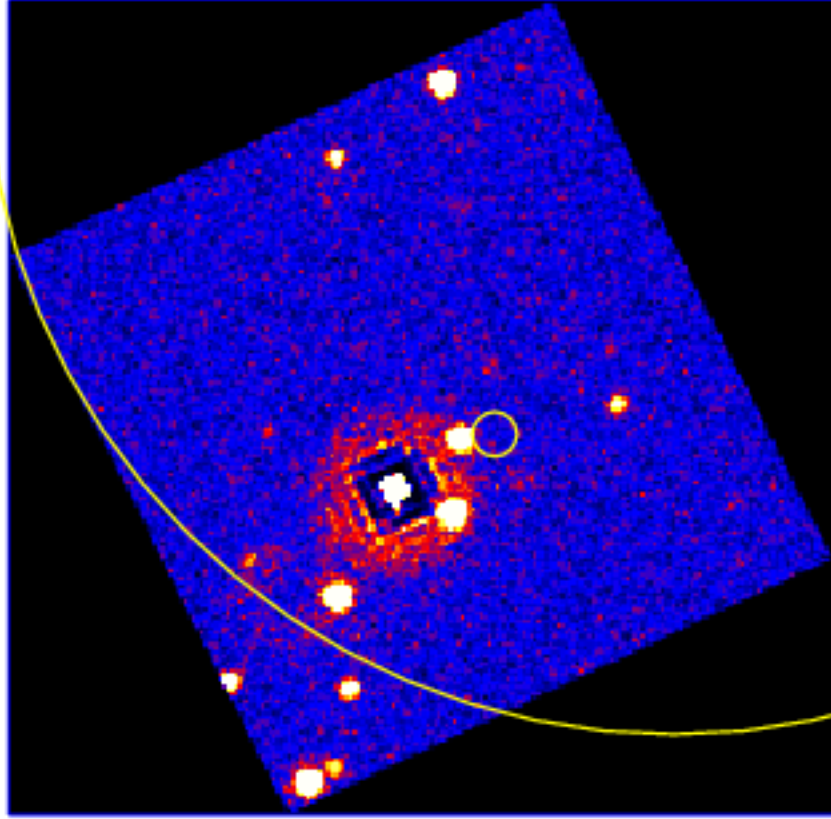

# UVOT Finding Chart

OBSID 01015873000 / DATE-OBS 2021-01-04T11:41:46.0

20.0 10.0 6:55:00.0 54:50.0

RA (J2000)