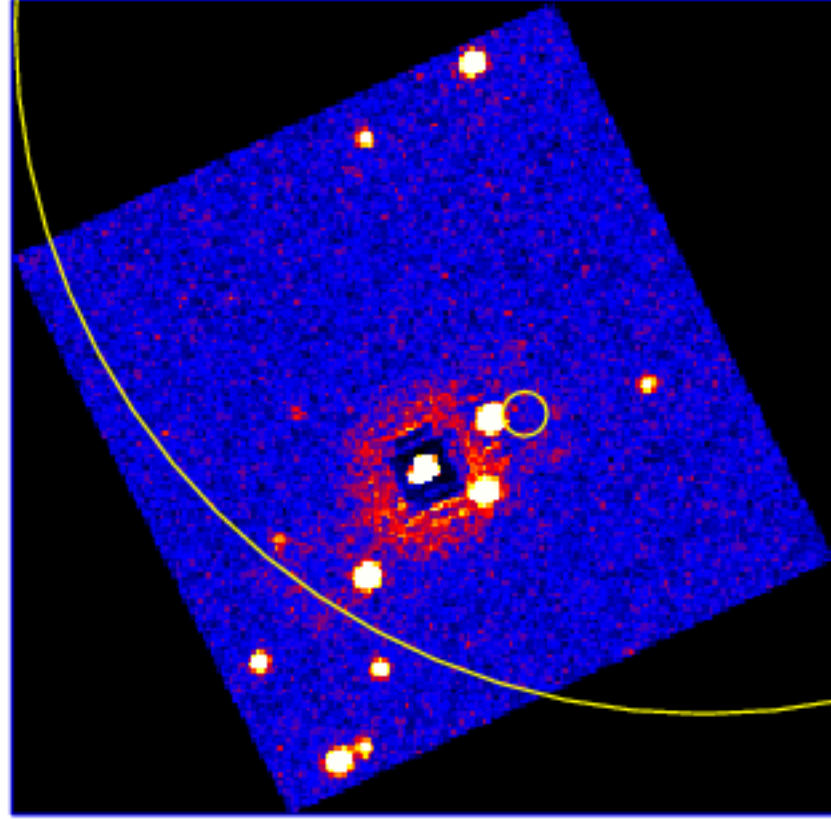

UVOT Finding Chart

OBSID 01015873000 / DATE-OBS 2021-01-04T11:28:36.2

30.0

42:00.0

30.0

41:00.0

30.0

64:40:00.0