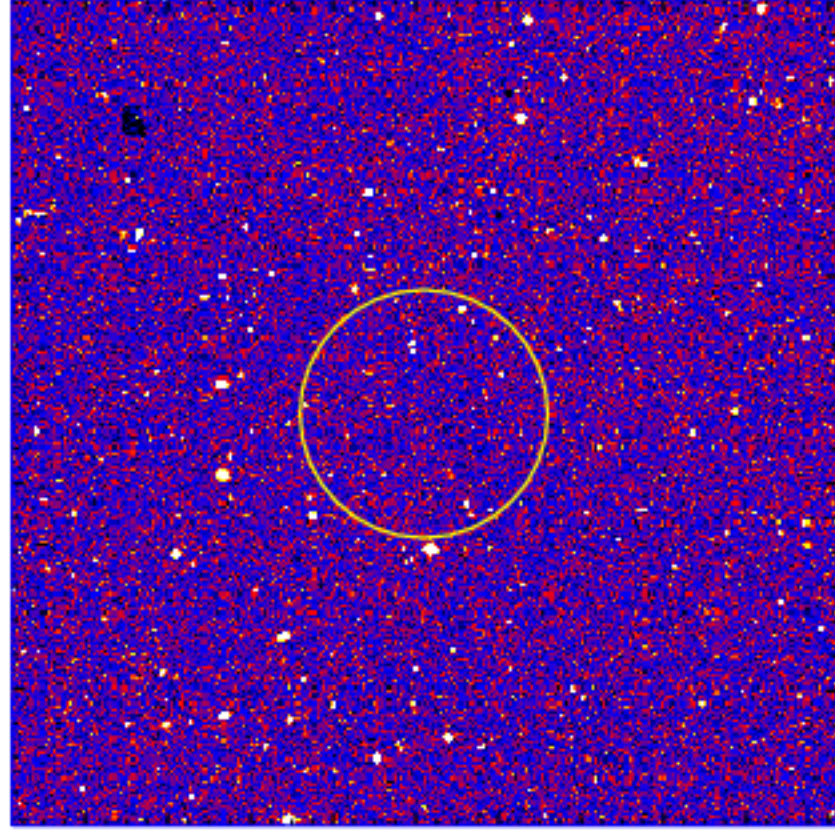

# UVOT Finding Chart

OBSID 01015088000 / DATE-OBS 2020-12-28T11:04:31.9

20:00.0  
18:00.0  
16:00.0  
14:00.0  
12:00.0  
48:10:00.0  
08:00.0  
06:00.0  
04:00.0  
02:00.0

Dec (J2000)

30.0 14:03:00.0 30.0 02:00.0

RA (J2000)

2500

3000

3500

4000

4500

5000